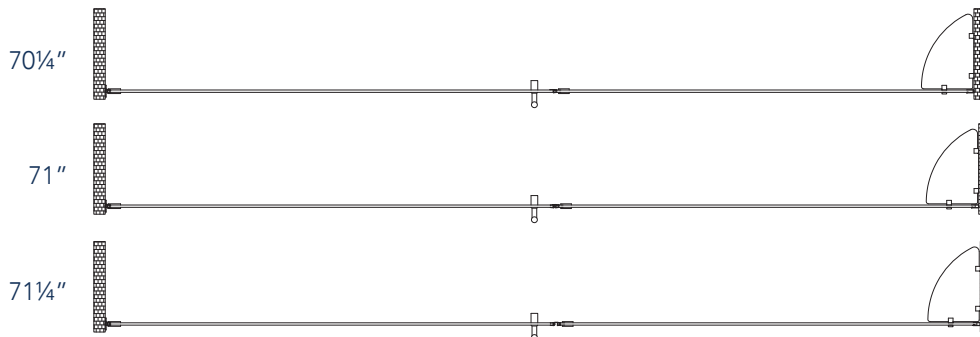

Aston BelmoreGS SDR 960-7133

CH CHROME HARDWARE

SS STAINLESS STEEL HARDWARE

ORB OIL RUBBED BRONZE HARDWARE

MODEL	WALL OPENING(A)	DOOR PANEL WIDTH(B)	FIXED PANEL WIDTH(C)	HEIGHT (D)	HANDLE HEIGHT(E)	ENTRY OPEN(F)
SDR960-7133-10	70 1/4"-71 1/4"	32 5/8"	37 5/8"	72"	36 1/4"	30 5/8"-31 5/8"