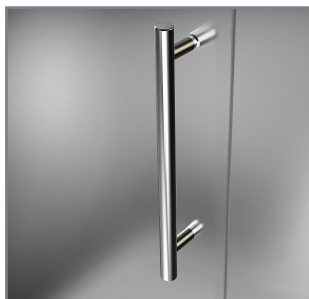

Aston BelmoreGS SDR 960-7133

CH CHROME HARDWARE

SS STAINLESS STEEL HARDWARE

ORB OIL RUBBED BRONZE HARDWARE

MODEL	WALL OPENING(A)	DOOR PANEL WIDTH(B)	FIXED PANEL WIDTH(C)	HEIGHT (D)	HANDLE HEIGHT(E)	ENTRY OPEN(F)
SDR960-7133-10	70 1/4"-71 1/4"	32 5/8"	37 5/8"	72"	36 1/4"	30 5/8"-31 5/8"

ASTON **STARCAST**
FROM EnduroShield

POLISHED CHROME

STAINLESS STEEL

OIL RUBBED BRONZE

FROSTED GLASS

CLEAR GLASS