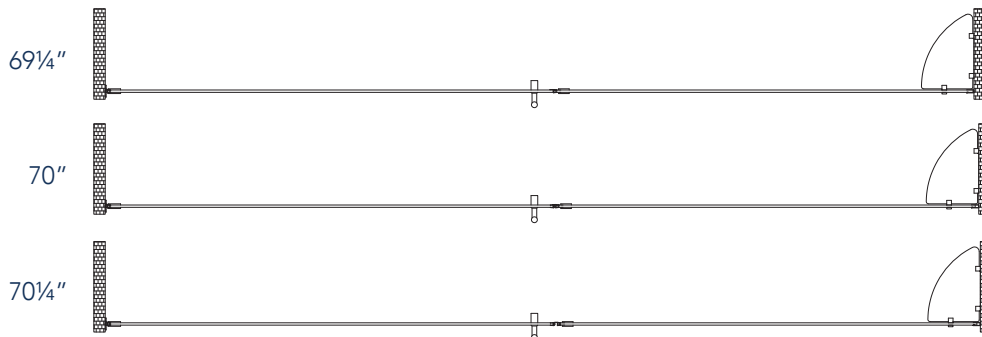

# Aston BelmoreGS SDR 960-7034

**CH** CHROME HARDWARE

**SS** STAINLESS STEEL HARDWARE

**ORB** OIL RUBBED BRONZE HARDWARE

MODEL	WALL OPENING(A)	DOOR PANEL WIDTH(B)	FIXED PANEL WIDTH(C)	HEIGHT (D)	HANDLE HEIGHT(E)	ENTRY OPEN(F)
SDR960-7034-10	69 1/4" - 70 1/4"	33 5/8"	35 5/8"	72"	36 1/4"	31 5/8" - 32 5/8"