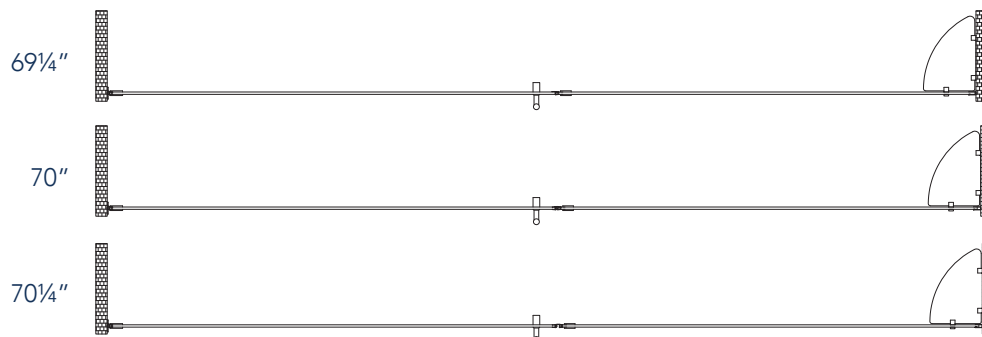

Aston BelmoreGS SDR 960-7032

- CH** CHROME HARDWARE
- SS** STAINLESS STEEL HARDWARE
- ORB** OIL RUBBED BRONZE HARDWARE

MODEL	WALL OPENING(A)	DOOR PANEL WIDTH(B)	FIXED PANEL WIDTH(C)	HEIGHT (D)	HANDLE HEIGHT(E)	ENTRY OPEN(F)
SDR960-7032-10	69 1/4" - 70 1/4"	31 5/8"	37 5/8"	72"	36 1/4"	29 5/8" - 30 5/8"