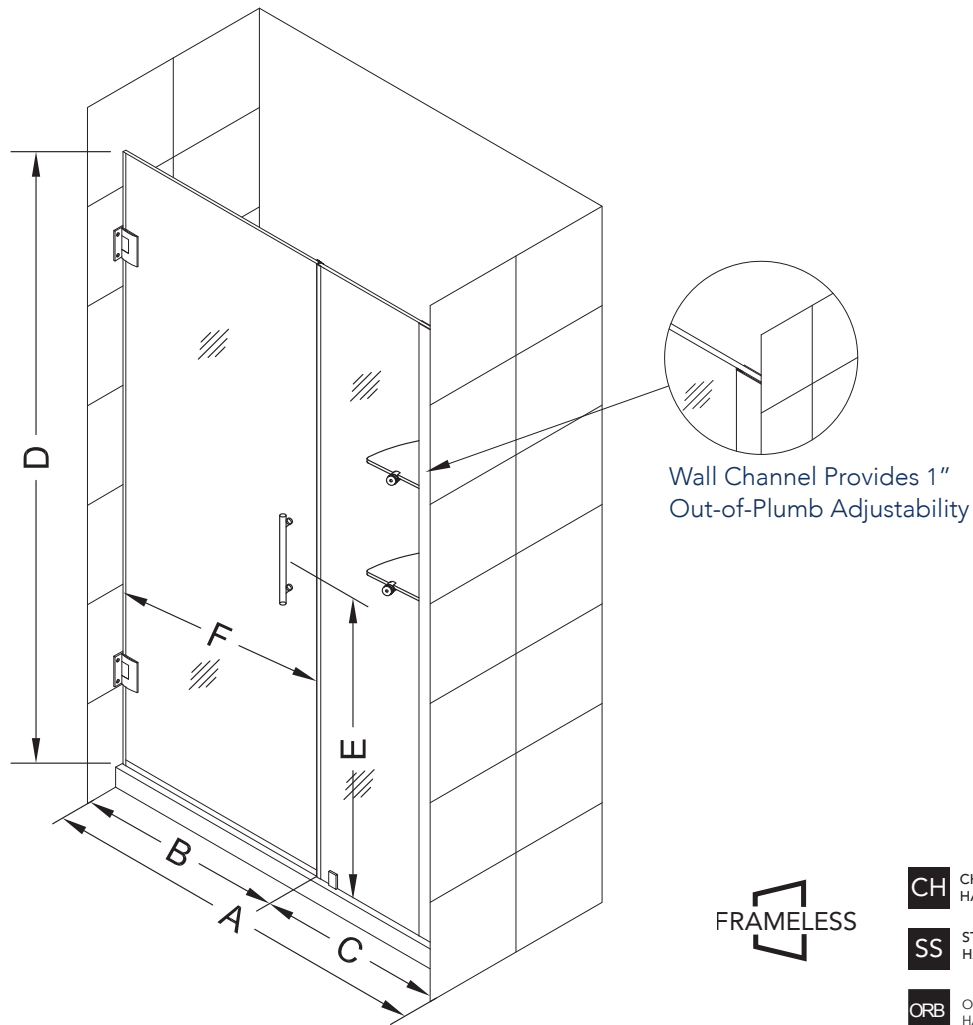

Aston BelmoreGS SDR 960-7032

- CH** CHROME HARDWARE
- SS** STAINLESS STEEL HARDWARE
- ORB** OIL RUBBED BRONZE HARDWARE

MODEL	WALL OPENING(A)	DOOR PANEL WIDTH(B)	FIXED PANEL WIDTH(C)	HEIGHT (D)	HANDLE HEIGHT(E)	ENTRY OPEN(F)
SDR960-7032-10	69 1/4" - 70 1/4"	31 5/8"	37 5/8"	72"	36 1/4"	29 5/8" - 30 5/8"