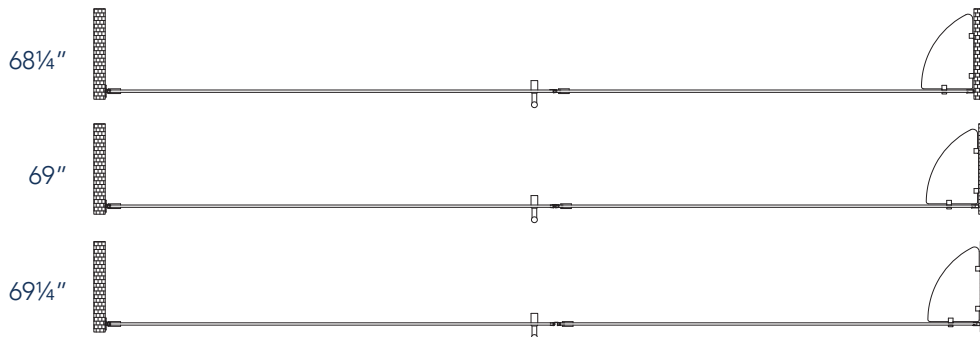

Aston BelmoreGS SDR 960-6935

CH CHROME HARDWARE

SS STAINLESS STEEL HARDWARE

ORB OIL RUBBED BRONZE HARDWARE

MODEL	WALL OPENING(A)	DOOR PANEL WIDTH(B)	FIXED PANEL WIDTH(C)	HEIGHT (D)	HANDLE HEIGHT(E)	ENTRY OPEN(F)
SDR960-6935-10	68 1/4" - 69 1/4"	34 5/8"	33 5/8"	72"	36 1/4"	32 5/8" - 33 5/8"