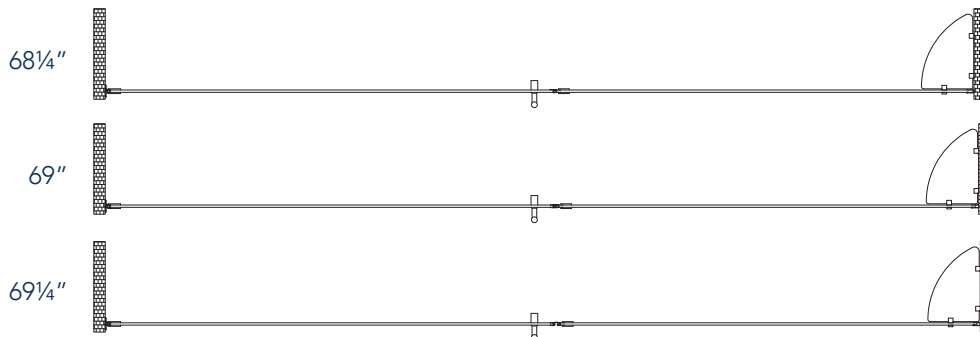

Aston BelmoreGS SDR 960-6931

CH CHROME HARDWARE

SS STAINLESS STEEL HARDWARE

ORB OIL RUBBED BRONZE HARDWARE

MODEL	WALL OPENING(A)	DOOR PANEL WIDTH(B)	FIXED PANEL WIDTH(C)	HEIGHT (D)	HANDLE HEIGHT(E)	ENTRY OPEN(F)
SDR960-6931-10	68 1/4" - 69 1/4"	30 5/8"	37 5/8"	72"	36 1/4"	28 5/8" - 29 5/8"