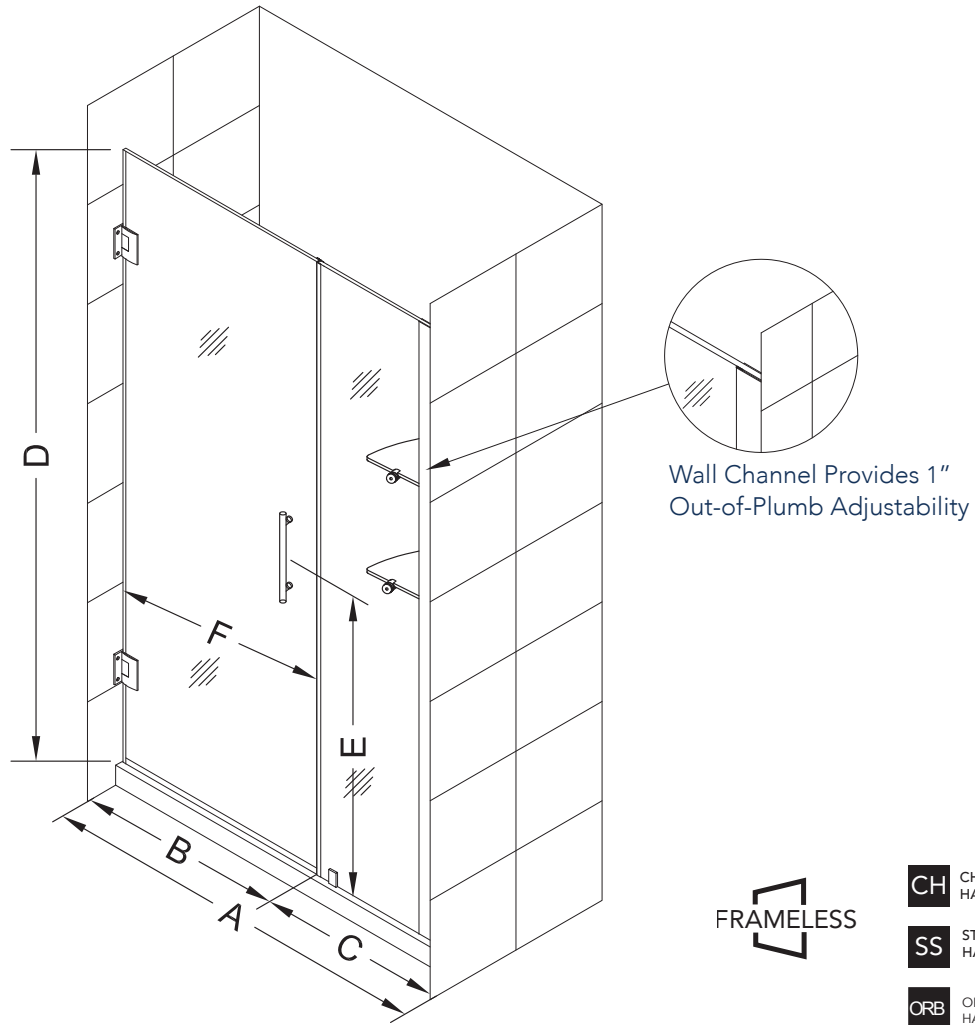

Aston BelmoreGS SDR 960-6931

CH CHROME HARDWARE

SS STAINLESS STEEL HARDWARE

ORB OIL RUBBED BRONZE HARDWARE

MODEL	WALL OPENING(A)	DOOR PANEL WIDTH(B)	FIXED PANEL WIDTH(C)	HEIGHT (D)	HANDLE HEIGHT(E)	ENTRY OPEN(F)
SDR960-6931-10	68 1/4" - 69 1/4"	30 5/8"	37 5/8"	72"	36 1/4"	28 5/8" - 29 5/8"