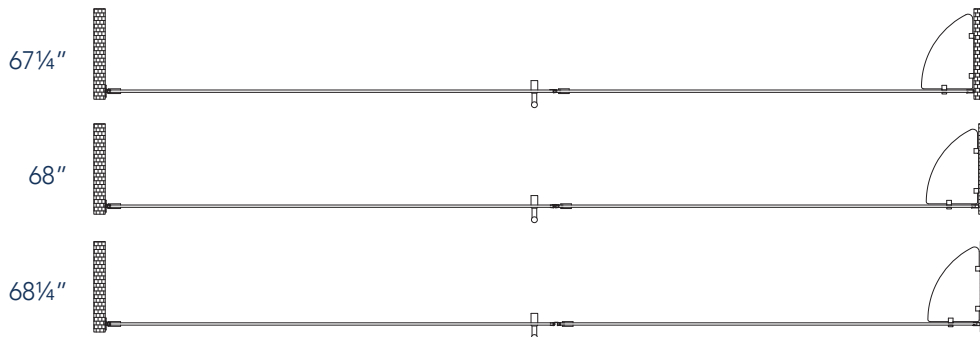

Aston BelmoreGS SDR 960-6836

CH CHROME HARDWARE

SS STAINLESS STEEL HARDWARE

ORB OIL RUBBED BRONZE HARDWARE

MODEL	WALL OPENING(A)	DOOR PANEL WIDTH(B)	FIXED PANEL WIDTH(C)	HEIGHT (D)	HANDLE HEIGHT(E)	ENTRY OPEN(F)
SDR960-6836-10	67 1/4" - 68 1/4"	35 5/8"	31 5/8"	72"	36 1/4"	33 5/8" - 34 5/8"