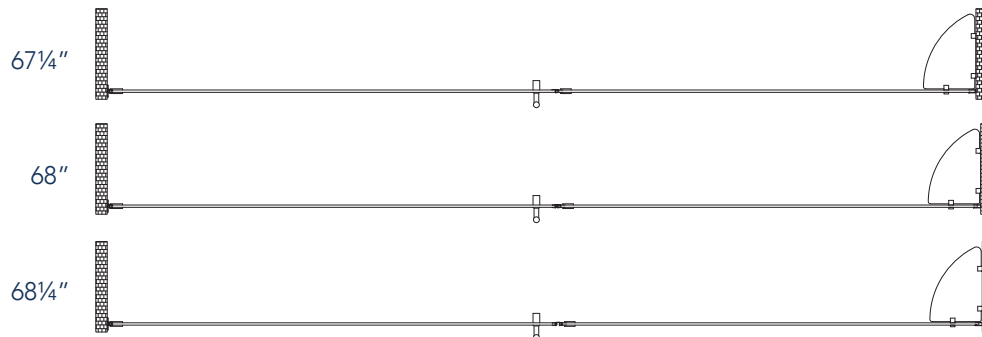

Aston BelmoreGS SDR 960-6834

CH CHROME HARDWARE

SS STAINLESS STEEL HARDWARE

ORB OIL RUBBED BRONZE HARDWARE

MODEL	WALL OPENING(A)	DOOR PANEL WIDTH(B)	FIXED PANEL WIDTH(C)	HEIGHT (D)	HANDLE HEIGHT(E)	ENTRY OPEN(F)
SDR960-6834-10	67 1/4" - 68 1/4"	33 5/8"	33 5/8"	72"	36 1/4"	31 5/8" - 32 5/8"