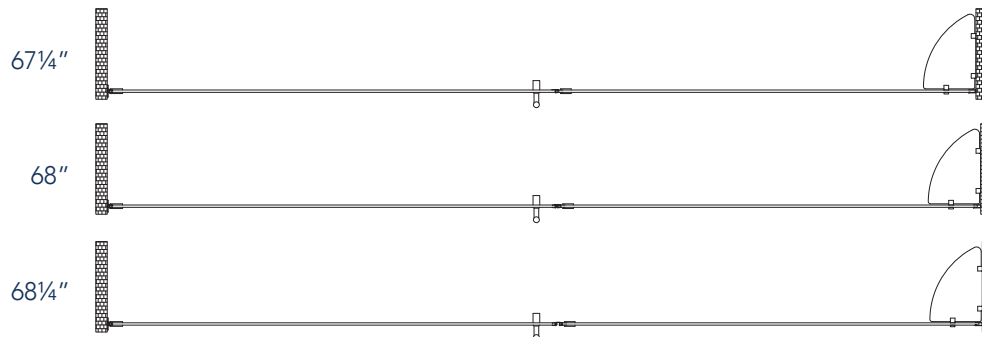

Aston BelmoreGS SDR 960-6832

CH CHROME HARDWARE

SS STAINLESS STEEL HARDWARE

ORB OIL RUBBED BRONZE HARDWARE

MODEL	WALL OPENING(A)	DOOR PANEL WIDTH(B)	FIXED PANEL WIDTH(C)	HEIGHT (D)	HANDLE HEIGHT(E)	ENTRY OPEN(F)
SDR960-6832-10	67 1/4" - 68 1/4"	31 5/8"	35 5/8"	72"	36 1/4"	29 5/8" - 30 5/8"