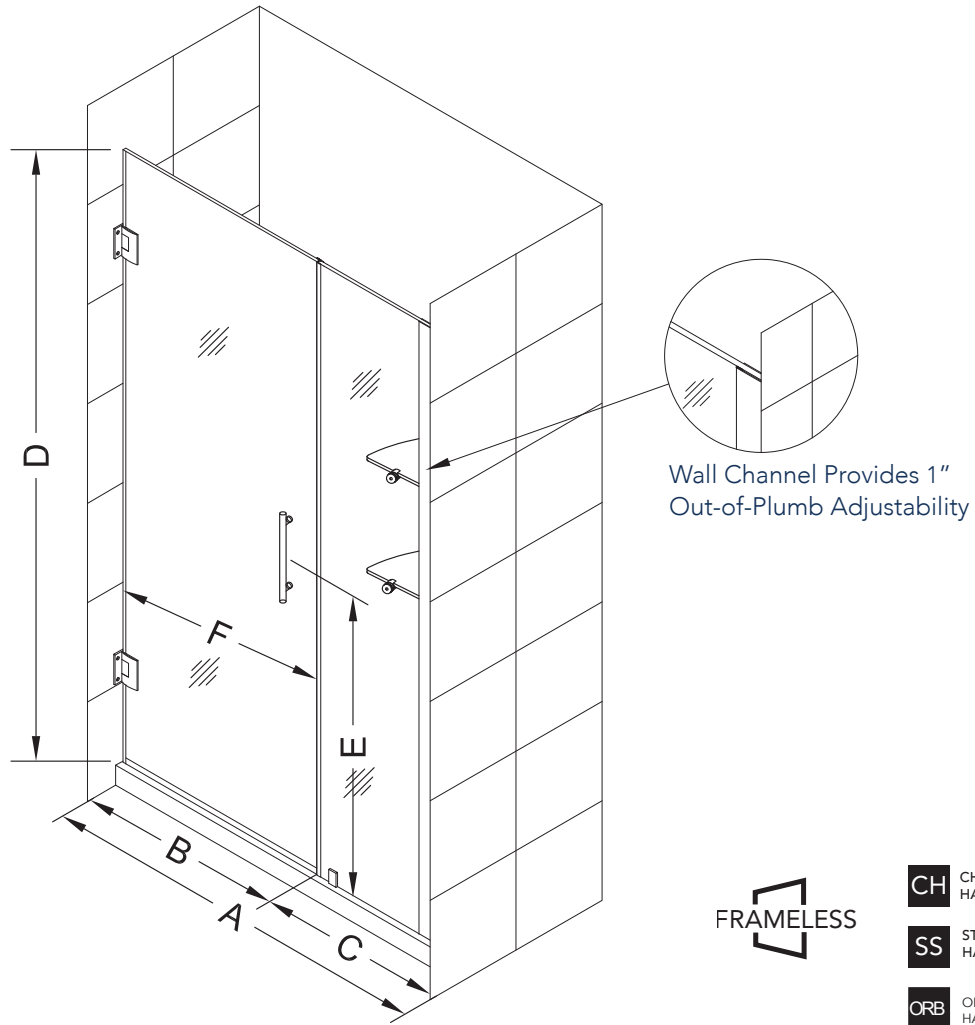

Aston BelmoreGS SDR 960-6731

CH CHROME HARDWARE

SS STAINLESS STEEL HARDWARE

ORB OIL RUBBED BRONZE HARDWARE

MODEL	WALL OPENING(A)	DOOR PANEL WIDTH(B)	FIXED PANEL WIDTH(C)	HEIGHT (D)	HANDLE HEIGHT(E)	ENTRY OPEN(F)
SDR960-6731-10	66 1/4" - 67 1/4"	30 5/8"	35 5/8"	72"	36 1/4"	28 5/8" - 29 5/8"