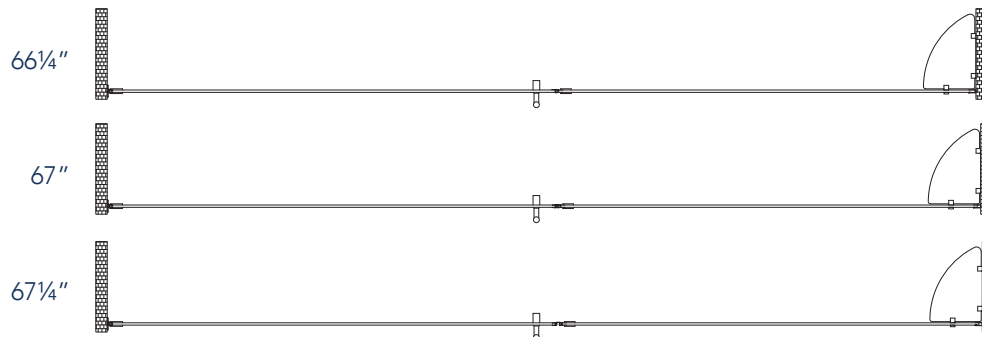

Aston BelmoreGS SDR 960-6731

CH CHROME HARDWARE

SS STAINLESS STEEL HARDWARE

ORB OIL RUBBED BRONZE HARDWARE

MODEL	WALL OPENING(A)	DOOR PANEL WIDTH(B)	FIXED PANEL WIDTH(C)	HEIGHT (D)	HANDLE HEIGHT(E)	ENTRY OPEN(F)
SDR960-6731-10	66 1/4" - 67 1/4"	30 5/8"	35 5/8"	72"	36 1/4"	28 5/8" - 29 5/8"