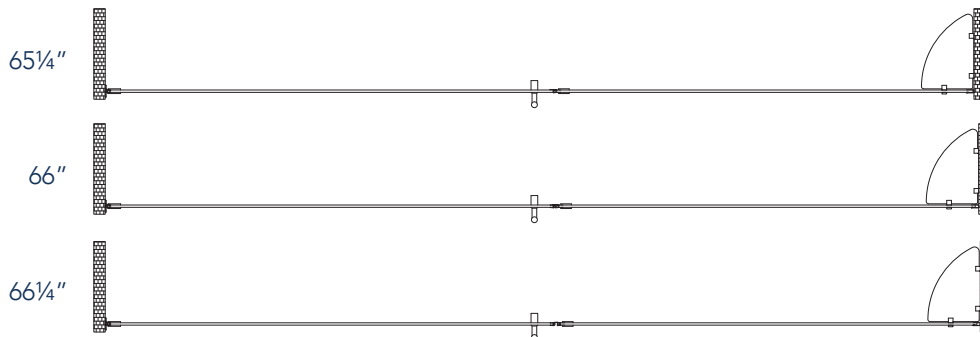

# Aston BelmoreGS SDR 960-6636

**CH** CHROME HARDWARE

**SS** STAINLESS STEEL HARDWARE

**ORB** OIL RUBBED BRONZE HARDWARE

MODEL	WALL OPENING(A)	DOOR PANEL WIDTH(B)	FIXED PANEL WIDTH(C)	HEIGHT (D)	HANDLE HEIGHT(E)	ENTRY OPEN(F)
SDR960-6636-10	65 1/4" - 66 1/4"	35 5/8"	29 5/8"	72"	36 1/4"	33 5/8" - 34 5/8"