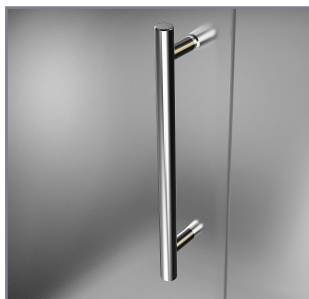

# Aston BelmoreGS SDR 960-6636

**CH** CHROME HARDWARE

**SS** STAINLESS STEEL HARDWARE

**ORB** OIL RUBBED BRONZE HARDWARE

MODEL	WALL OPENING(A)	DOOR PANEL WIDTH(B)	FIXED PANEL WIDTH(C)	HEIGHT (D)	HANDLE HEIGHT(E)	ENTRY OPEN(F)
SDR960-6636-10	65 1/4" - 66 1/4"	35 5/8"	29 5/8"	72"	36 1/4"	33 5/8" - 34 5/8"

ASTON  
**STARCAST**  
FROM EnduroShield

POLISHED CHROME

STAINLESS STEEL

OIL RUBBED BRONZE

FROSTED GLASS

CLEAR GLASS