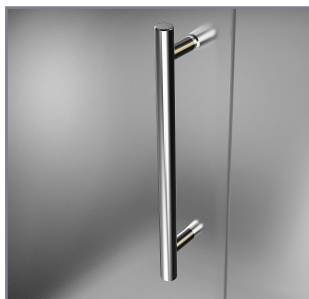

Aston BelmoreGS SDR 960-6632

CH CHROME HARDWARE

SS STAINLESS STEEL HARDWARE

ORB OIL RUBBED BRONZE HARDWARE

MODEL	WALL OPENING(A)	DOOR PANEL WIDTH(B)	FIXED PANEL WIDTH(C)	HEIGHT (D)	HANDLE HEIGHT(E)	ENTRY OPEN(F)
SDR960-6632-10	65 1/4" - 66 1/4"	31 5/8"	33 5/8"	72"	36 1/4"	29 5/8" - 30 5/8"

ASTON
STARCAST
FROM EnduroShield

POLISHED CHROME

STAINLESS STEEL

OIL RUBBED BRONZE

FROSTED GLASS

CLEAR GLASS