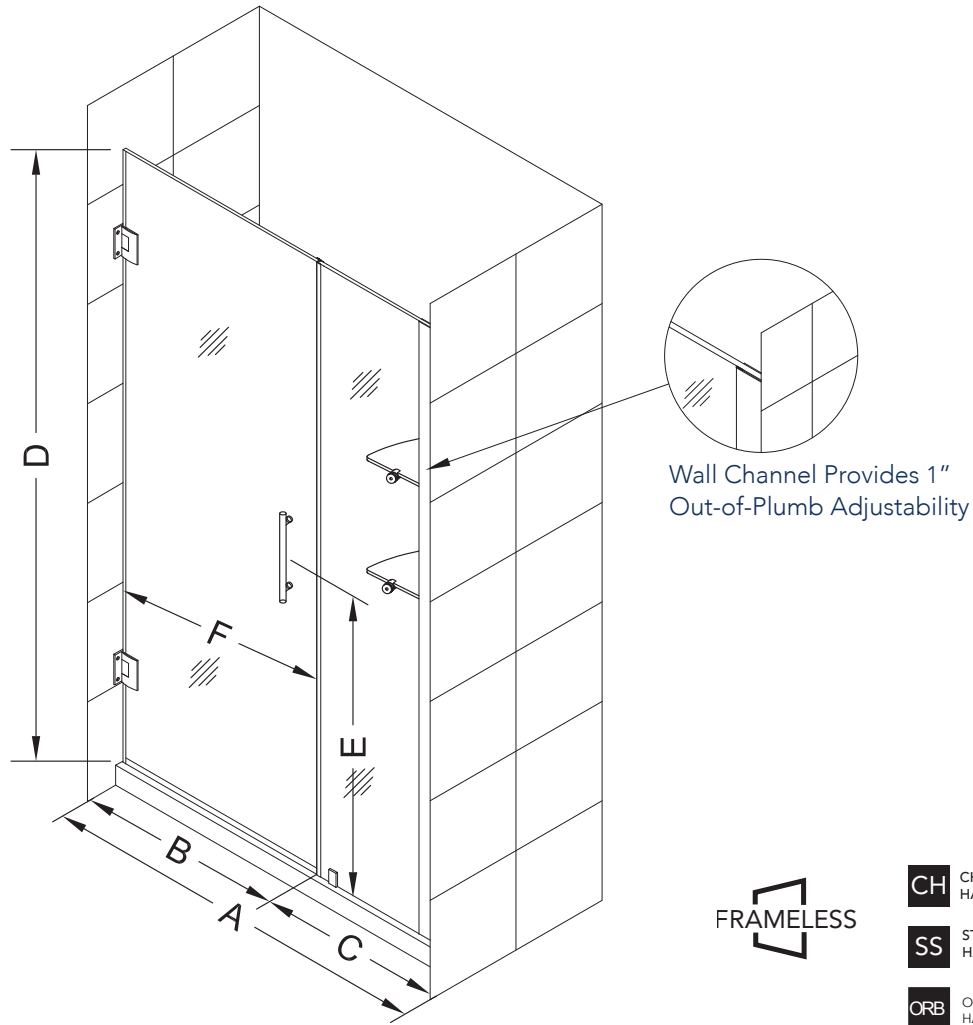

Aston BelmoreGS SDR 960-6632

CH CHROME HARDWARE

SS STAINLESS STEEL HARDWARE

ORB OIL RUBBED BRONZE HARDWARE

MODEL	WALL OPENING(A)	DOOR PANEL WIDTH(B)	FIXED PANEL WIDTH(C)	HEIGHT (D)	HANDLE HEIGHT(E)	ENTRY OPEN(F)
SDR960-6632-10	65 1/4" - 66 1/4"	31 5/8"	33 5/8"	72"	36 1/4"	29 5/8" - 30 5/8"