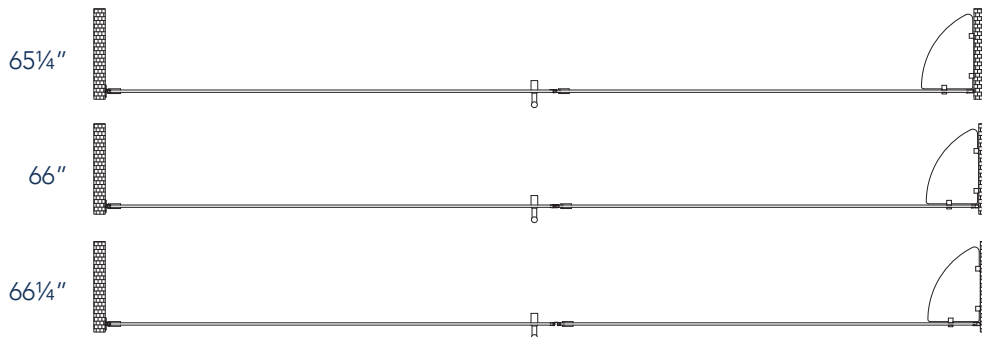

Aston BelmoreGS SDR 960-6632

CH CHROME HARDWARE

SS STAINLESS STEEL HARDWARE

ORB OIL RUBBED BRONZE HARDWARE

MODEL	WALL OPENING(A)	DOOR PANEL WIDTH(B)	FIXED PANEL WIDTH(C)	HEIGHT (D)	HANDLE HEIGHT(E)	ENTRY OPEN(F)
SDR960-6632-10	65 1/4" - 66 1/4"	31 5/8"	33 5/8"	72"	36 1/4"	29 5/8" - 30 5/8"