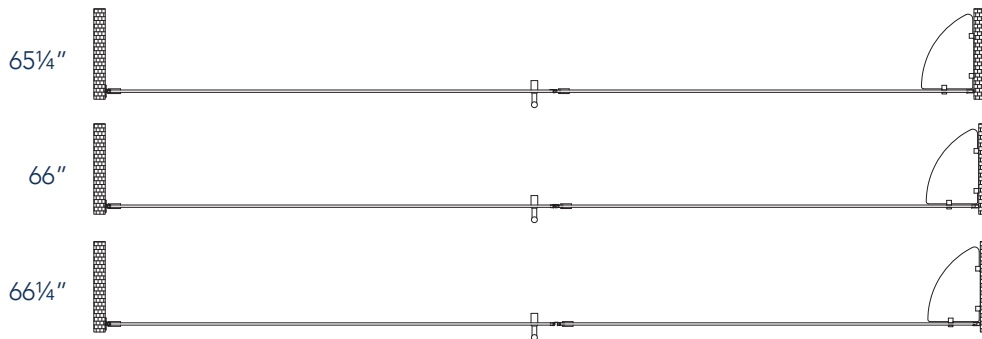

Aston BelmoreGS SDR 960-6630

CH CHROME HARDWARE

SS STAINLESS STEEL HARDWARE

ORB OIL RUBBED BRONZE HARDWARE

MODEL	WALL OPENING(A)	DOOR PANEL WIDTH(B)	FIXED PANEL WIDTH(C)	HEIGHT (D)	HANDLE HEIGHT(E)	ENTRY OPEN(F)
SDR960-6630-10	65 1/4" - 66 1/4"	29 5/8"	35 5/8"	72"	36 1/4"	27 5/8" - 28 5/8"