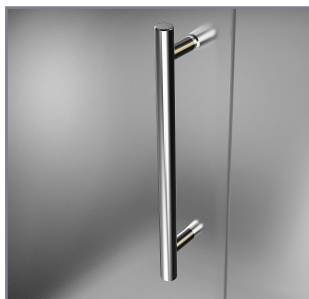

# Aston BelmoreGS SDR 960-6628

**CH** CHROME HARDWARE

**SS** STAINLESS STEEL HARDWARE

**ORB** OIL RUBBED BRONZE HARDWARE

MODEL	WALL OPENING(A)	DOOR PANEL WIDTH(B)	FIXED PANEL WIDTH(C)	HEIGHT (D)	HANDLE HEIGHT(E)	ENTRY OPEN(F)
SDR960-6628-10	65 1/4" - 66 1/4"	27 5/8"	37 5/8"	72"	36 1/4"	25 5/8" - 26 5/8"

ASTON **STARCAST**  
FROM EnduroShield

POLISHED CHROME

STAINLESS STEEL

OIL RUBBED BRONZE

FROSTED GLASS

CLEAR GLASS