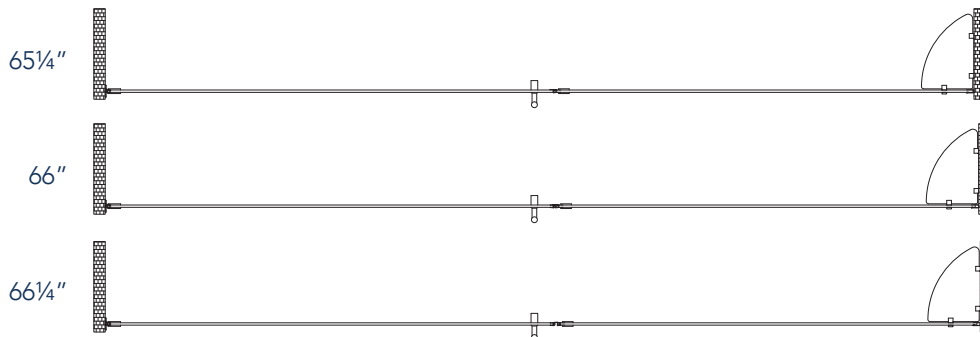

# Aston BelmoreGS SDR 960-6628

**CH** CHROME HARDWARE

**SS** STAINLESS STEEL HARDWARE

**ORB** OIL RUBBED BRONZE HARDWARE

MODEL	WALL OPENING(A)	DOOR PANEL WIDTH(B)	FIXED PANEL WIDTH(C)	HEIGHT (D)	HANDLE HEIGHT(E)	ENTRY OPEN(F)
SDR960-6628-10	65 1/4" - 66 1/4"	27 5/8"	37 5/8"	72"	36 1/4"	25 5/8" - 26 5/8"