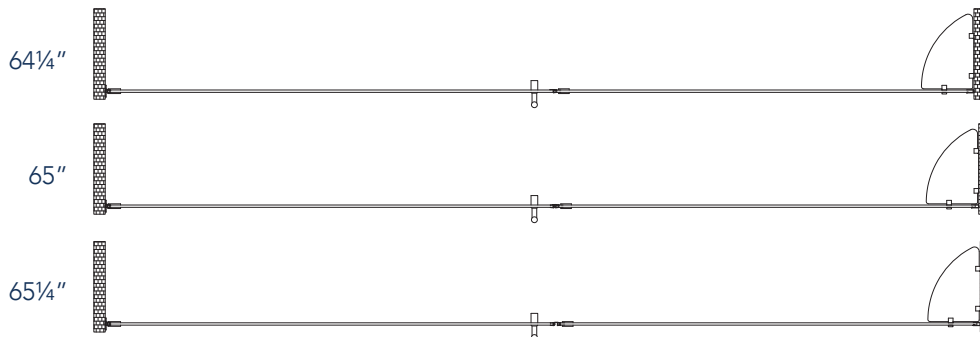

Aston BelmoreGS SDR 960-6531

CH CHROME HARDWARE

SS STAINLESS STEEL HARDWARE

ORB OIL RUBBED BRONZE HARDWARE

MODEL	WALL OPENING(A)	DOOR PANEL WIDTH(B)	FIXED PANEL WIDTH(C)	HEIGHT (D)	HANDLE HEIGHT(E)	ENTRY OPEN(F)
SDR960-6531-10	64 1/4" - 65 1/4"	30 5/8"	33 5/8"	72"	36 1/4"	28 5/8" - 29 5/8"