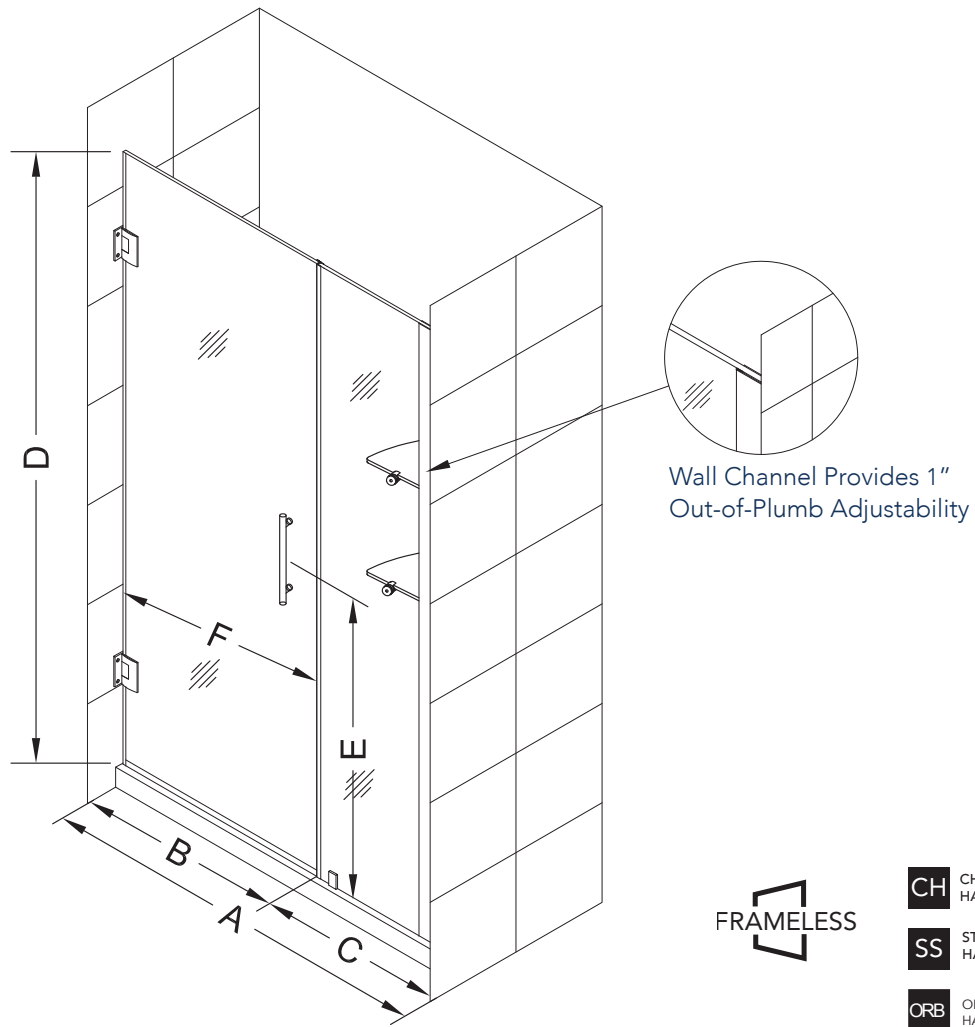

Aston BelmoreGS SDR 960-6529

- CH** CHROME HARDWARE
- SS** STAINLESS STEEL HARDWARE
- ORB** OIL RUBBED BRONZE HARDWARE

MODEL	WALL OPENING(A)	DOOR PANEL WIDTH(B)	FIXED PANEL WIDTH(C)	HEIGHT (D)	HANDLE HEIGHT(E)	ENTRY OPEN(F)
SDR960-6529-10	64 1/4" - 65 1/4"	28 5/8"	35 5/8"	72"	36 1/4"	26 5/8" - 27 5/8"