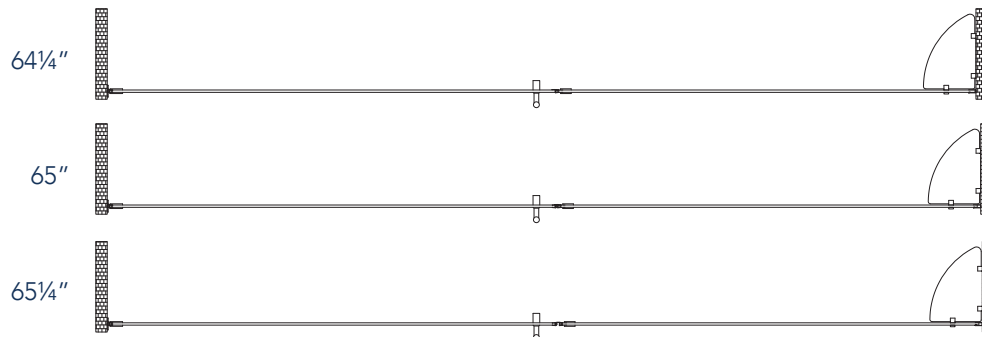

Aston BelmoreGS SDR 960-6529

- CH** CHROME HARDWARE
- SS** STAINLESS STEEL HARDWARE
- ORB** OIL RUBBED BRONZE HARDWARE

MODEL	WALL OPENING(A)	DOOR PANEL WIDTH(B)	FIXED PANEL WIDTH(C)	HEIGHT (D)	HANDLE HEIGHT(E)	ENTRY OPEN(F)
SDR960-6529-10	64 1/4" - 65 1/4"	28 5/8"	35 5/8"	72"	36 1/4"	26 5/8" - 27 5/8"