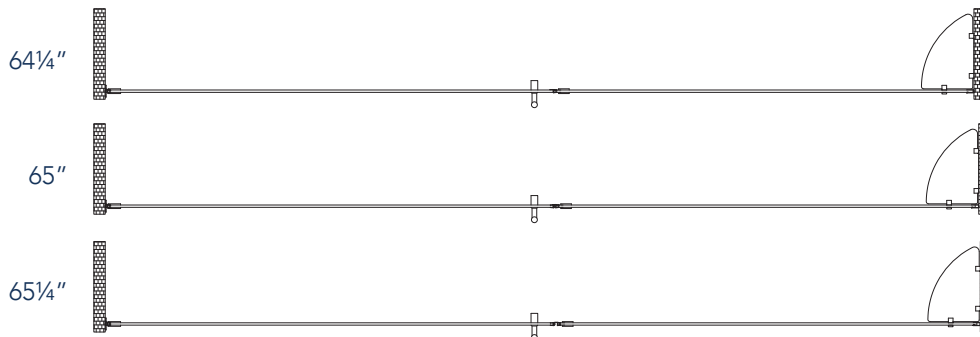

Aston BelmoreGS SDR 960-6527

CH CHROME HARDWARE

SS STAINLESS STEEL HARDWARE

ORB OIL RUBBED BRONZE HARDWARE

MODEL	WALL OPENING(A)	DOOR PANEL WIDTH(B)	FIXED PANEL WIDTH(C)	HEIGHT (D)	HANDLE HEIGHT(E)	ENTRY OPEN(F)
SDR960-6527-10	64 1/4" - 65 1/4"	26 5/8"	37 5/8"	72"	36 1/4"	24 5/8" - 25 5/8"