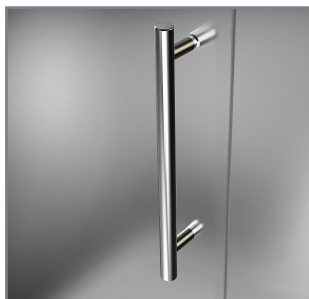

Aston BelmoreGS SDR 960-6527

CH CHROME HARDWARE

SS STAINLESS STEEL HARDWARE

ORB OIL RUBBED BRONZE HARDWARE

MODEL	WALL OPENING(A)	DOOR PANEL WIDTH(B)	FIXED PANEL WIDTH(C)	HEIGHT (D)	HANDLE HEIGHT(E)	ENTRY OPEN(F)
SDR960-6527-10	64 1/4" - 65 1/4"	26 5/8"	37 5/8"	72"	36 1/4"	24 5/8" - 25 5/8"

ASTON **STARCAST**
FROM EnduroShield

POLISHED CHROME

STAINLESS STEEL

OIL RUBBED BRONZE

FROSTED GLASS

CLEAR GLASS