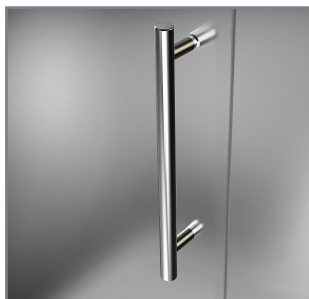

# Aston BelmoreGS SDR 960-6432

**CH** CHROME HARDWARE

**SS** STAINLESS STEEL HARDWARE

**ORB** OIL RUBBED BRONZE HARDWARE

MODEL	WALL OPENING(A)	DOOR PANEL WIDTH(B)	FIXED PANEL WIDTH(C)	HEIGHT (D)	HANDLE HEIGHT(E)	ENTRY OPEN(F)
SDR960-6432-10	63 1/4" - 64 1/4"	31 5/8"	31 5/8"	72"	36 1/4"	29 5/8" - 30 5/8"

ASTON **STARCAST**  
FROM EnduroShield

POLISHED CHROME

STAINLESS STEEL

OIL RUBBED BRONZE

FROSTED GLASS

CLEAR GLASS