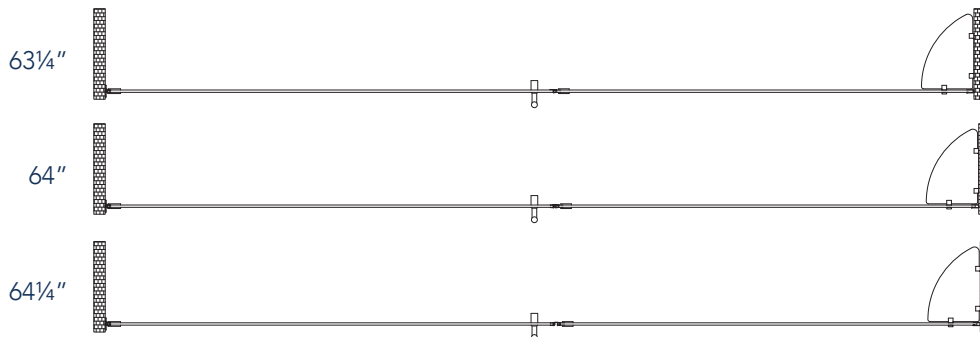

# Aston BelmoreGS SDR 960-6432

**CH** CHROME HARDWARE

**SS** STAINLESS STEEL HARDWARE

**ORB** OIL RUBBED BRONZE HARDWARE

MODEL	WALL OPENING(A)	DOOR PANEL WIDTH(B)	FIXED PANEL WIDTH(C)	HEIGHT (D)	HANDLE HEIGHT(E)	ENTRY OPEN(F)
SDR960-6432-10	63 1/4" - 64 1/4"	31 5/8"	31 5/8"	72"	36 1/4"	29 5/8" - 30 5/8"