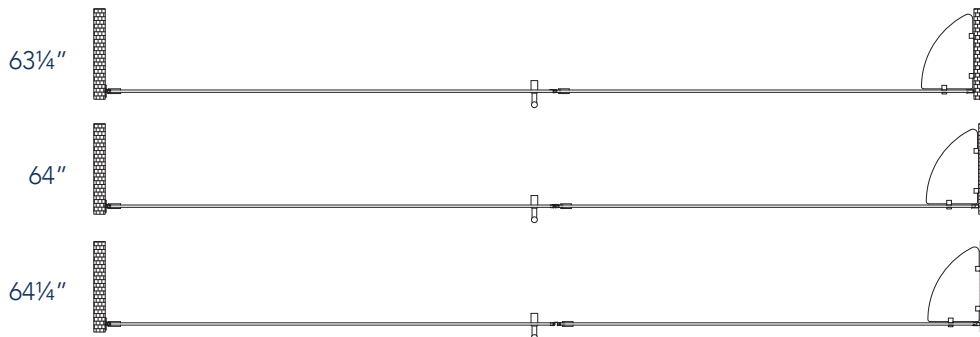

# Aston BelmoreGS SDR 960-6430

**CH** CHROME HARDWARE

**SS** STAINLESS STEEL HARDWARE

**ORB** OIL RUBBED BRONZE HARDWARE

MODEL	WALL OPENING(A)	DOOR PANEL WIDTH(B)	FIXED PANEL WIDTH(C)	HEIGHT (D)	HANDLE HEIGHT(E)	ENTRY OPEN(F)
SDR960-6430-10	63 1/4" - 64 1/4"	29 5/8"	33 5/8"	72"	36 1/4"	27 5/8" - 28 5/8"