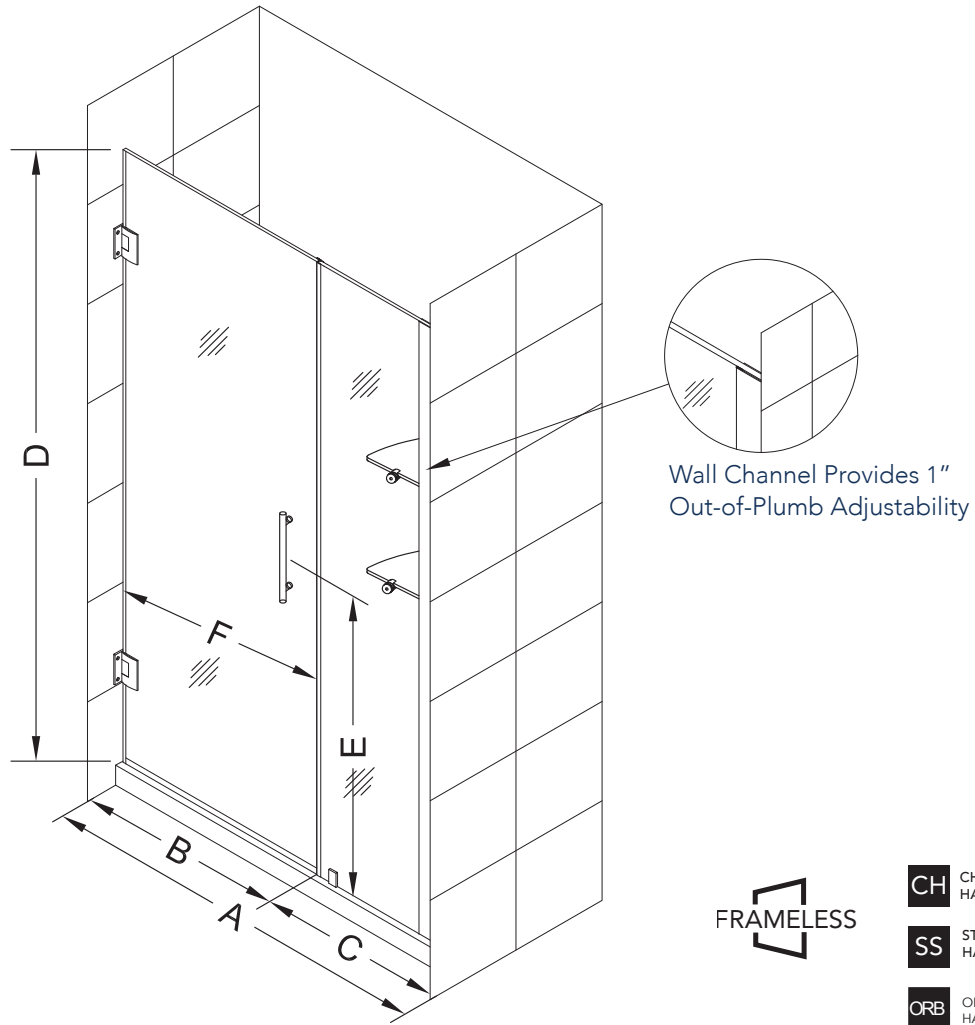

# Aston BelmoreGS SDR 960-6430

**CH** CHROME HARDWARE

**SS** STAINLESS STEEL HARDWARE

**ORB** OIL RUBBED BRONZE HARDWARE

MODEL	WALL OPENING(A)	DOOR PANEL WIDTH(B)	FIXED PANEL WIDTH(C)	HEIGHT (D)	HANDLE HEIGHT(E)	ENTRY OPEN(F)
SDR960-6430-10	63 1/4" - 64 1/4"	29 5/8"	33 5/8"	72"	36 1/4"	27 5/8" - 28 5/8"