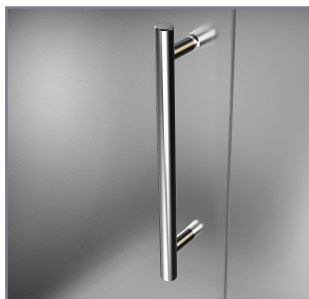

# Aston BelmoreGS SDR 960-6426

- CH** CHROME HARDWARE
- SS** STAINLESS STEEL HARDWARE
- ORB** OIL RUBBED BRONZE HARDWARE

MODEL	WALL OPENING(A)	DOOR PANEL WIDTH(B)	FIXED PANEL WIDTH(C)	HEIGHT (D)	HANDLE HEIGHT(E)	ENTRY OPEN(F)
SDR960-6426-10	63 1/4" - 64 1/4"	25 5/8"	37 5/8"	72"	36 1/4"	23 5/8" - 24 5/8"

ASTON  
**STARCAST**  
FROM EnduroShield

POLISHED CHROME

STAINLESS STEEL

OIL RUBBED BRONZE

FROSTED GLASS

CLEAR GLASS