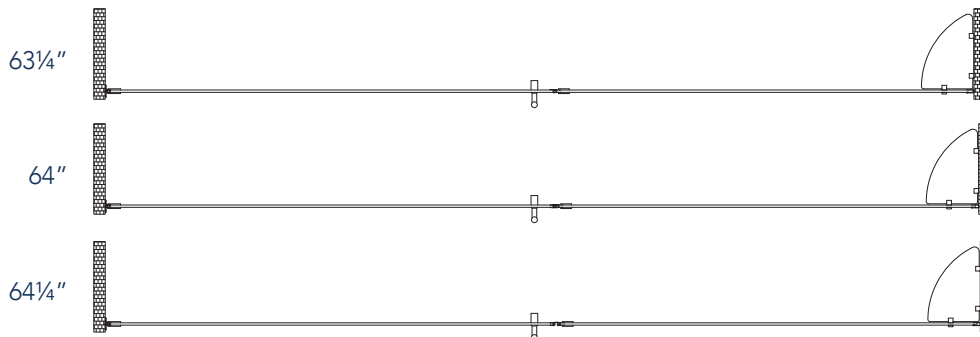

# Aston BelmoreGS SDR 960-6426

- CH** CHROME HARDWARE
- SS** STAINLESS STEEL HARDWARE
- ORB** OIL RUBBED BRONZE HARDWARE

MODEL	WALL OPENING(A)	DOOR PANEL WIDTH(B)	FIXED PANEL WIDTH(C)	HEIGHT (D)	HANDLE HEIGHT(E)	ENTRY OPEN(F)
SDR960-6426-10	63 1/4" - 64 1/4"	25 5/8"	37 5/8"	72"	36 1/4"	23 5/8" - 24 5/8"