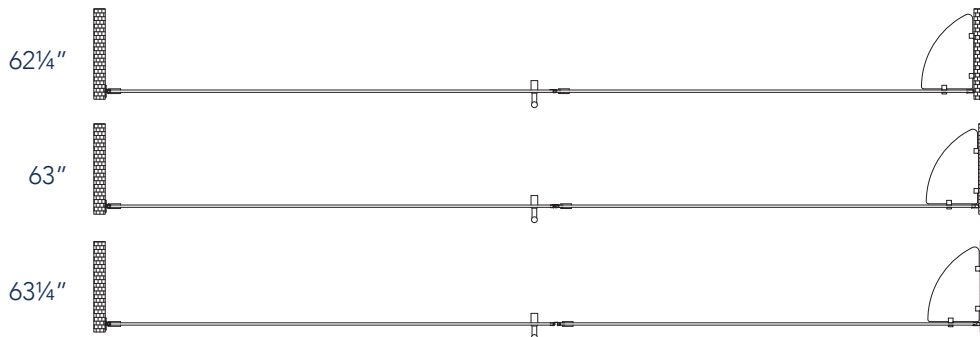

Aston BelmoreGS SDR 960-6327

CH CHROME HARDWARE

SS STAINLESS STEEL HARDWARE

ORB OIL RUBBED BRONZE HARDWARE

MODEL	WALL OPENING(A)	DOOR PANEL WIDTH(B)	FIXED PANEL WIDTH(C)	HEIGHT (D)	HANDLE HEIGHT(E)	ENTRY OPEN(F)
SDR960-6327-10	62 1/4" - 63 1/4"	26 5/8"	35 5/8"	72"	36 1/4"	24 5/8" - 25 5/8"