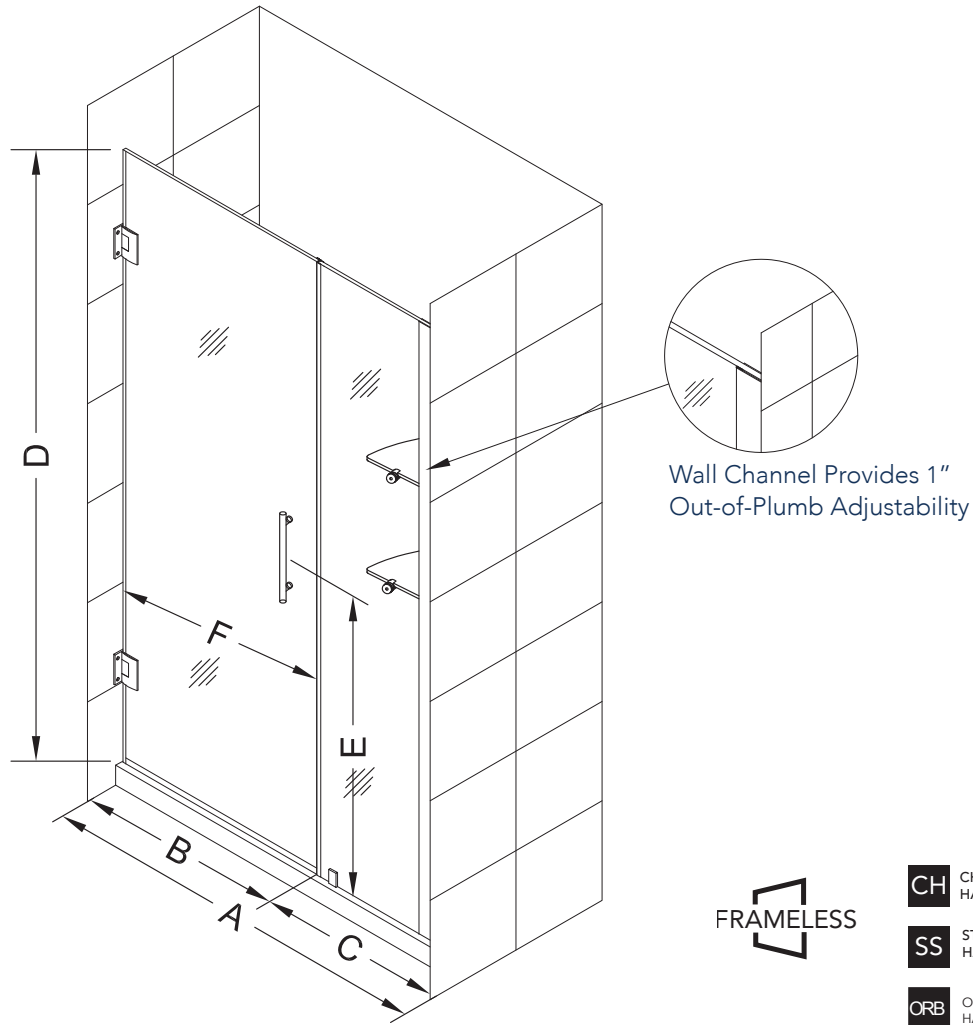

Aston BelmoreGS SDR 960-6232

CH CHROME HARDWARE

SS STAINLESS STEEL HARDWARE

ORB OIL RUBBED BRONZE HARDWARE

MODEL	WALL OPENING(A)	DOOR PANEL WIDTH(B)	FIXED PANEL WIDTH(C)	HEIGHT (D)	HANDLE HEIGHT(E)	ENTRY OPEN(F)
SDR960-6232-10	61 1/4" - 62 1/4"	31 5/8"	29 5/8"	72"	36 1/4"	29 5/8" - 30 5/8"