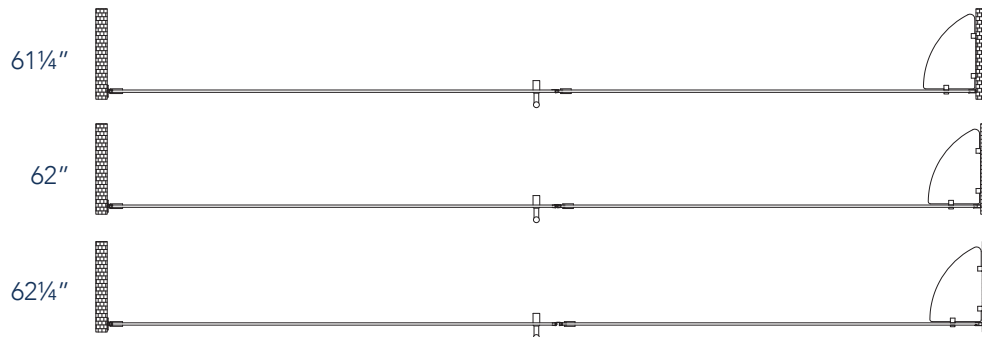

Aston BelmoreGS SDR 960-6232

CH CHROME HARDWARE

SS STAINLESS STEEL HARDWARE

ORB OIL RUBBED BRONZE HARDWARE

MODEL	WALL OPENING(A)	DOOR PANEL WIDTH(B)	FIXED PANEL WIDTH(C)	HEIGHT (D)	HANDLE HEIGHT(E)	ENTRY OPEN(F)
SDR960-6232-10	61 1/4" - 62 1/4"	31 5/8"	29 5/8"	72"	36 1/4"	29 5/8" - 30 5/8"