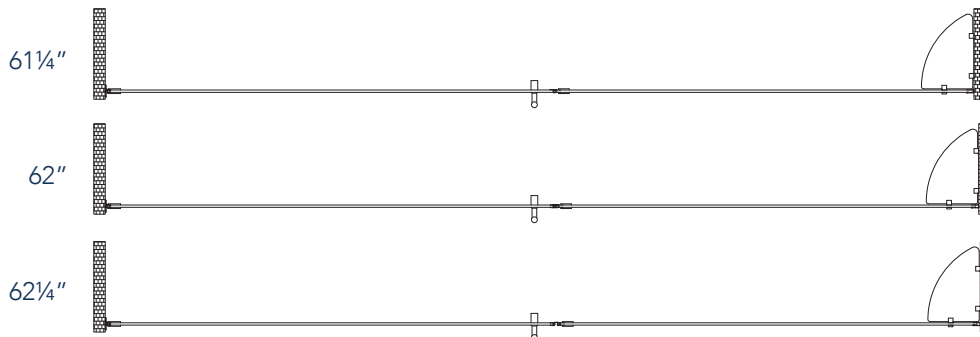

Aston BelmoreGS SDR 960-6230

CH CHROME HARDWARE

SS STAINLESS STEEL HARDWARE

ORB OIL RUBBED BRONZE HARDWARE

MODEL	WALL OPENING(A)	DOOR PANEL WIDTH(B)	FIXED PANEL WIDTH(C)	HEIGHT (D)	HANDLE HEIGHT(E)	ENTRY OPEN(F)
SDR960-6230-10	61 1/4"-62 1/4"	29 5/8"	31 5/8"	72"	36 1/4"	27 5/8"-28 5/8"