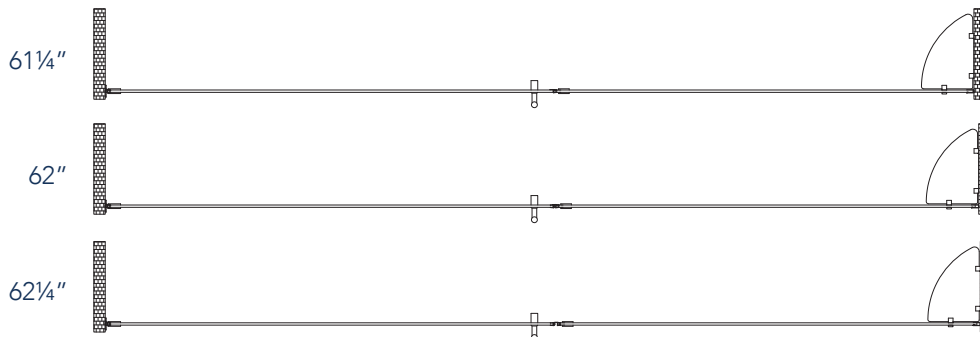

# Aston BelmoreGS SDR 960-6224

**CH** CHROME HARDWARE

**SS** STAINLESS STEEL HARDWARE

**ORB** OIL RUBBED BRONZE HARDWARE

MODEL	WALL OPENING(A)	DOOR PANEL WIDTH(B)	FIXED PANEL WIDTH(C)	HEIGHT (D)	HANDLE HEIGHT(E)	ENTRY OPEN(F)
SDR960-6224-10	61 1/4" - 62 1/4"	23 5/8"	37 5/8"	72"	36 1/4"	21 5/8" - 22 5/8"