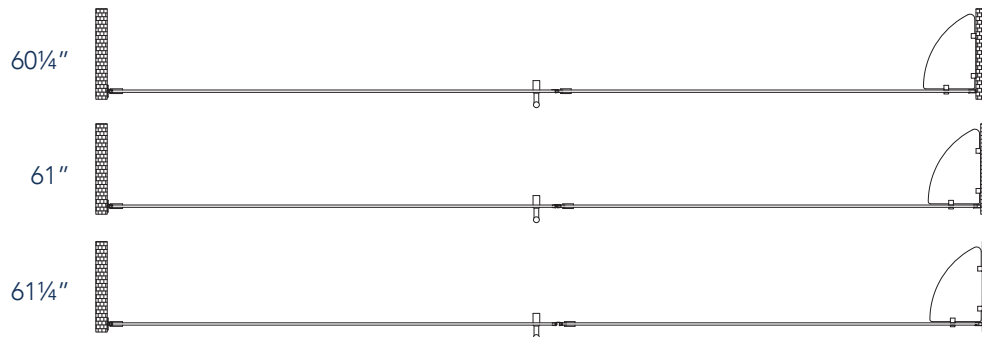

# Aston BelmoreGS SDR 960-6129

**CH** CHROME HARDWARE

**SS** STAINLESS STEEL HARDWARE

**ORB** OIL RUBBED BRONZE HARDWARE

MODEL	WALL OPENING(A)	DOOR PANEL WIDTH(B)	FIXED PANEL WIDTH(C)	HEIGHT (D)	HANDLE HEIGHT(E)	ENTRY OPEN(F)
SDR960-6129-10	60 1/4"-61 1/4"	28 5/8"	31 5/8"	72"	36 1/4"	26 5/8"-27 5/8"