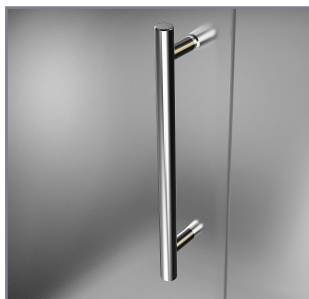

# Aston BelmoreGS SDR 960-6129

**CH** CHROME HARDWARE

**SS** STAINLESS STEEL HARDWARE

**ORB** OIL RUBBED BRONZE HARDWARE

MODEL	WALL OPENING(A)	DOOR PANEL WIDTH(B)	FIXED PANEL WIDTH(C)	HEIGHT (D)	HANDLE HEIGHT(E)	ENTRY OPEN(F)
SDR960-6129-10	60 1/4"-61 1/4"	28 5/8"	31 5/8"	72"	36 1/4"	26 5/8"-27 5/8"

ASTON **STARCAST**  
FROM EnduroShield

POLISHED CHROME

STAINLESS STEEL

OIL RUBBED BRONZE

FROSTED GLASS

CLEAR GLASS