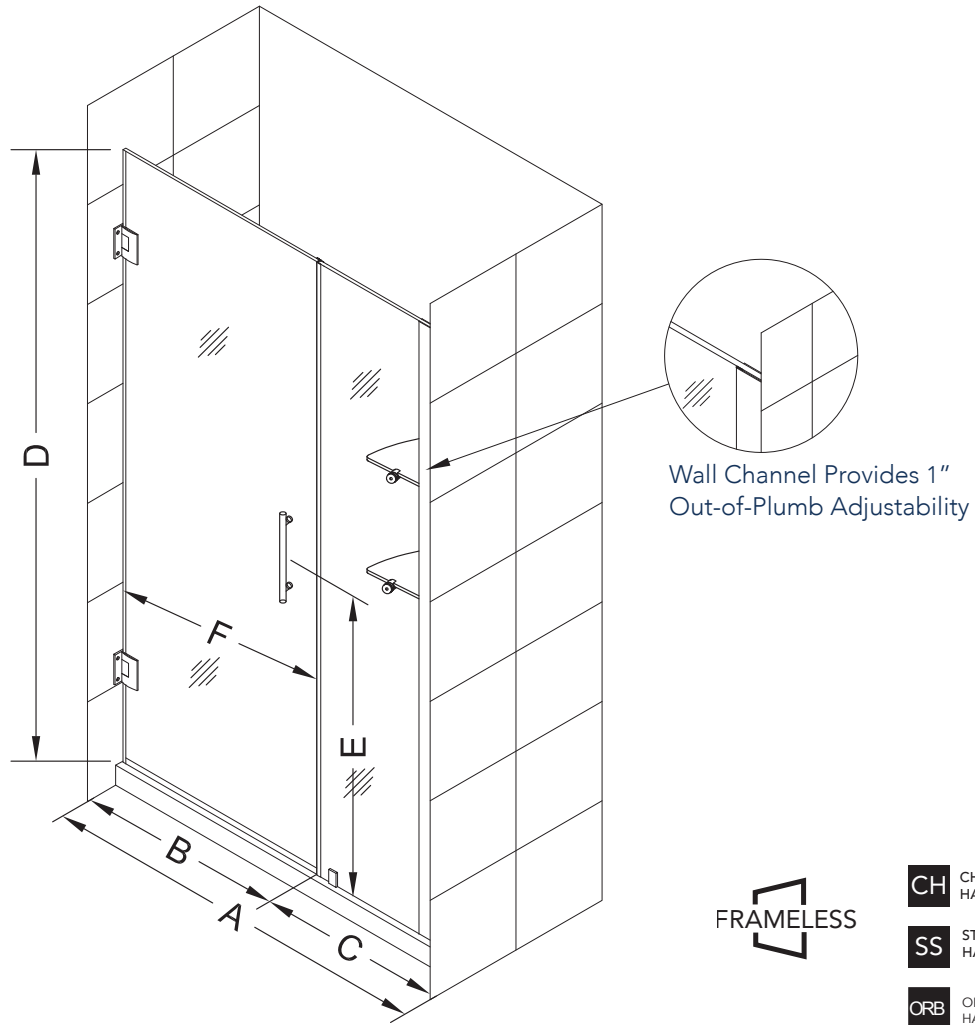

Aston BelmoreGS SDR 960-6127

CH CHROME HARDWARE

SS STAINLESS STEEL HARDWARE

ORB OIL RUBBED BRONZE HARDWARE

MODEL	WALL OPENING(A)	DOOR PANEL WIDTH(B)	FIXED PANEL WIDTH(C)	HEIGHT (D)	HANDLE HEIGHT(E)	ENTRY OPEN(F)
SDR960-6127-10	60 1/4"-61 1/4"	26 5/8"	33 5/8"	72"	36 1/4"	24 5/8"-25 5/8"