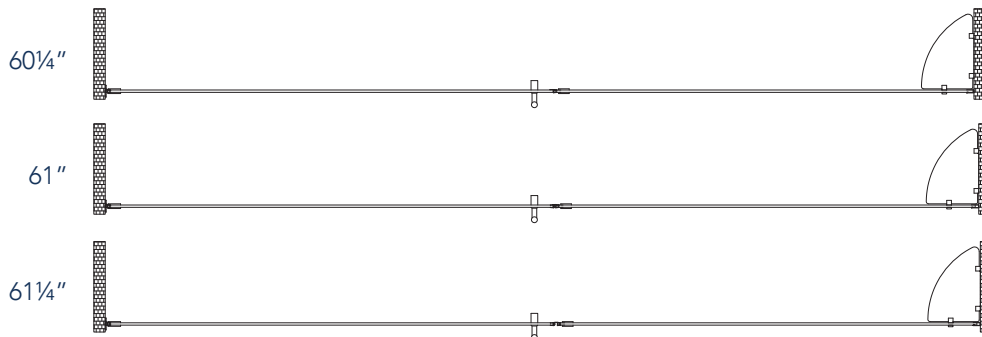

Aston BelmoreGS SDR 960-6127

CH CHROME HARDWARE

SS STAINLESS STEEL HARDWARE

ORB OIL RUBBED BRONZE HARDWARE

MODEL	WALL OPENING(A)	DOOR PANEL WIDTH(B)	FIXED PANEL WIDTH(C)	HEIGHT (D)	HANDLE HEIGHT(E)	ENTRY OPEN(F)
SDR960-6127-10	60 1/4"-61 1/4"	26 5/8"	33 5/8"	72"	36 1/4"	24 5/8"-25 5/8"