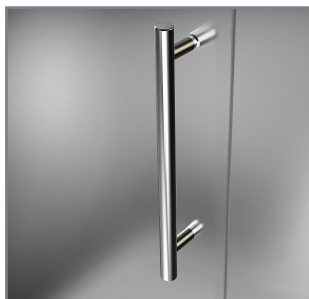

Aston BelmoreGS SDR 960-6125

CH CHROME HARDWARE

SS STAINLESS STEEL HARDWARE

ORB OIL RUBBED BRONZE HARDWARE

MODEL	WALL OPENING(A)	DOOR PANEL WIDTH(B)	FIXED PANEL WIDTH(C)	HEIGHT (D)	HANDLE HEIGHT(E)	ENTRY OPEN(F)
SDR960-6125-10	60 1/4"-61 1/4"	24 5/8"	35 5/8"	72"	36 1/4"	22 5/8"-23 5/8"

ASTON **STARCAST**
FROM EnduroShield

POLISHED CHROME

STAINLESS STEEL

OIL RUBBED BRONZE

FROSTED GLASS

CLEAR GLASS