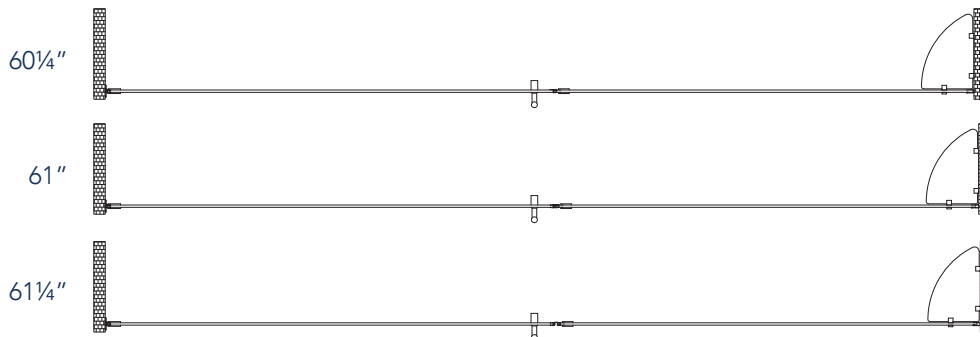

Aston BelmoreGS SDR 960-6125

CH CHROME HARDWARE

SS STAINLESS STEEL HARDWARE

ORB OIL RUBBED BRONZE HARDWARE

MODEL	WALL OPENING(A)	DOOR PANEL WIDTH(B)	FIXED PANEL WIDTH(C)	HEIGHT (D)	HANDLE HEIGHT(E)	ENTRY OPEN(F)
SDR960-6125-10	60 1/4"-61 1/4"	24 5/8"	35 5/8"	72"	36 1/4"	22 5/8"-23 5/8"