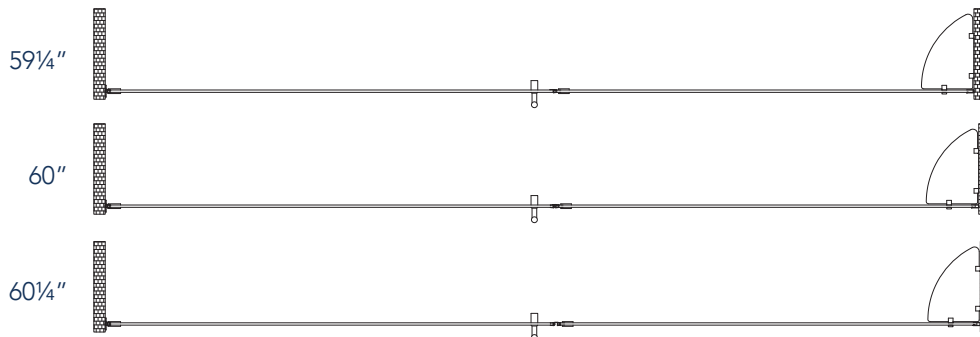

Aston BelmoreGS SDR 960-6030

- CH** CHROME HARDWARE
- SS** STAINLESS STEEL HARDWARE
- ORB** OIL RUBBED BRONZE HARDWARE

MODEL	WALL OPENING(A)	DOOR PANEL WIDTH(B)	FIXED PANEL WIDTH(C)	HEIGHT (D)	HANDLE HEIGHT(E)	ENTRY OPEN(F)
SDR960-6030-10	59 1/4" - 60 1/4"	29 5/8"	29 5/8"	72"	36 1/4"	27 5/8" - 28 5/8"