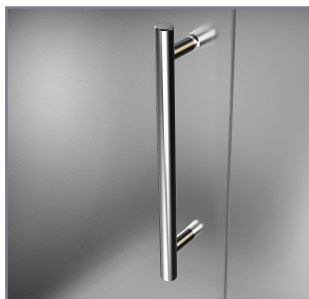

Aston BelmoreGS SDR 960-6030

- CH** CHROME HARDWARE
- SS** STAINLESS STEEL HARDWARE
- ORB** OIL RUBBED BRONZE HARDWARE

MODEL	WALL OPENING(A)	DOOR PANEL WIDTH(B)	FIXED PANEL WIDTH(C)	HEIGHT (D)	HANDLE HEIGHT(E)	ENTRY OPEN(F)
SDR960-6030-10	59 1/4" - 60 1/4"	29 5/8"	29 5/8"	72"	36 1/4"	27 5/8" - 28 5/8"

ASTON
STARCAST
FROM EnduroShield

POLISHED CHROME

STAINLESS STEEL

OIL RUBBED BRONZE

FROSTED GLASS

CLEAR GLASS