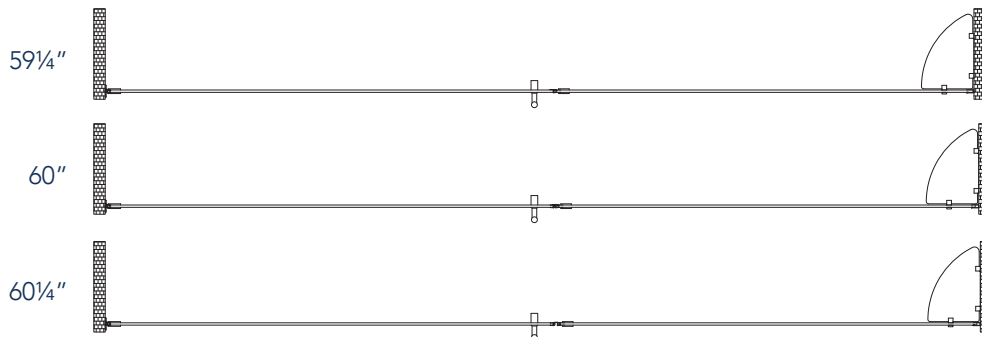

# Aston BelmoreGS SDR 960-6024

- CH** CHROME HARDWARE
- SS** STAINLESS STEEL HARDWARE
- ORB** OIL RUBBED BRONZE HARDWARE

MODEL	WALL OPENING(A)	DOOR PANEL WIDTH(B)	FIXED PANEL WIDTH(C)	HEIGHT (D)	HANDLE HEIGHT(E)	ENTRY OPEN(F)
SDR960-6024-10	59 1/4" - 60 1/4"	23 5/8"	35 5/8"	72"	36 1/4"	21 5/8" - 22 5/8"