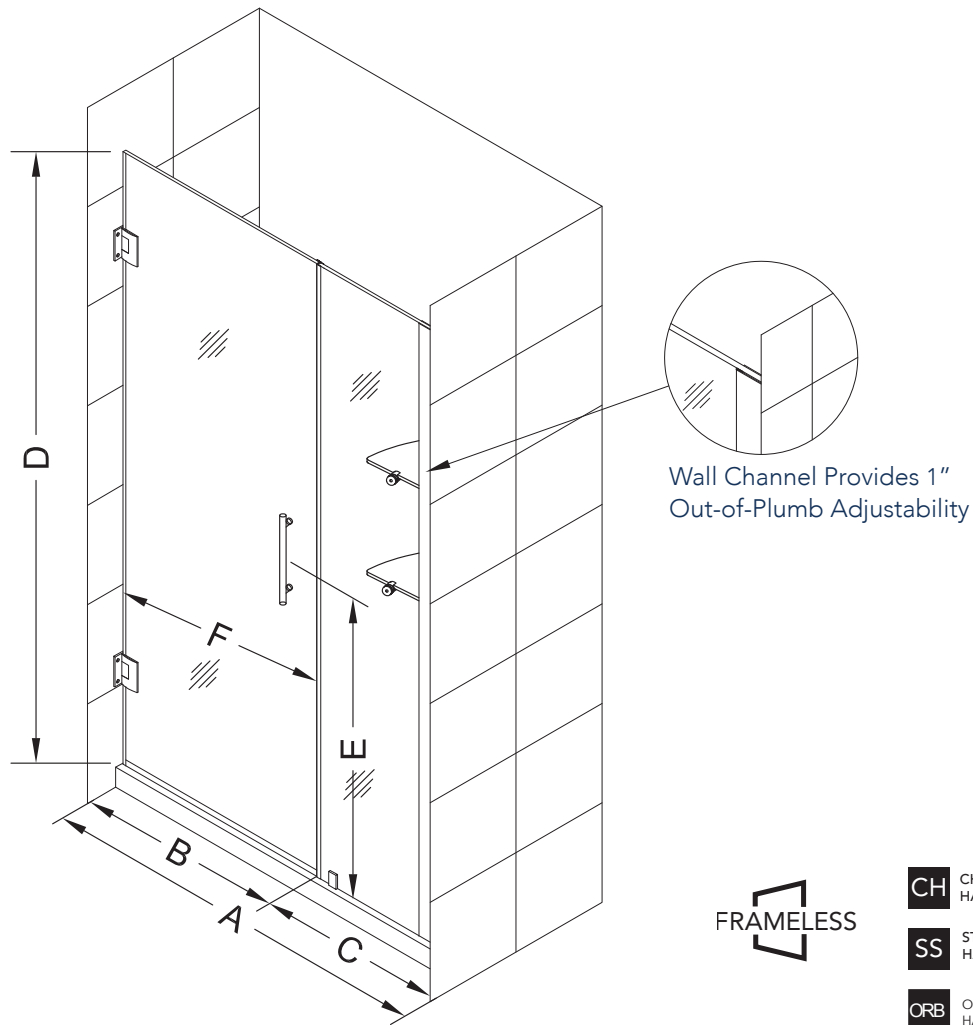

# Aston BelmoreGS SDR 960-6024

- CH** CHROME HARDWARE
- SS** STAINLESS STEEL HARDWARE
- ORB** OIL RUBBED BRONZE HARDWARE

MODEL	WALL OPENING(A)	DOOR PANEL WIDTH(B)	FIXED PANEL WIDTH(C)	HEIGHT (D)	HANDLE HEIGHT(E)	ENTRY OPEN(F)
SDR960-6024-10	59 1/4" - 60 1/4"	23 5/8"	35 5/8"	72"	36 1/4"	21 5/8" - 22 5/8"

ASTON  
**STARCAST**  
FROM EnduroShield

POLISHED CHROME

STAINLESS STEEL

OIL RUBBED BRONZE

FROSTED GLASS

CLEAR GLASS