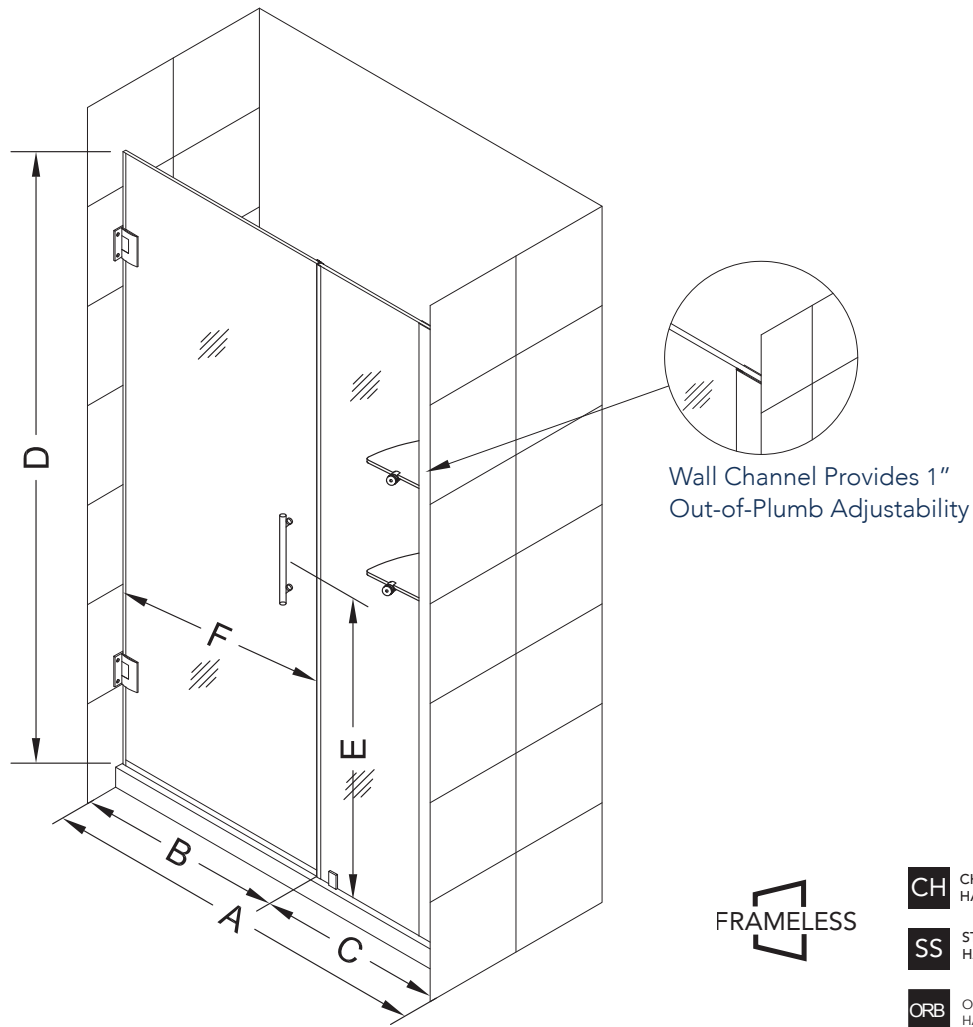

Aston BelmoreGS SDR 960-6022

CH CHROME HARDWARE

SS STAINLESS STEEL HARDWARE

ORB OIL RUBBED BRONZE HARDWARE

MODEL	WALL OPENING(A)	DOOR PANEL WIDTH(B)	FIXED PANEL WIDTH(C)	HEIGHT (D)	HANDLE HEIGHT(E)	ENTRY OPEN(F)
SDR960-6022-10	59 1/4" - 60 1/4"	21 5/8"	37 5/8"	72"	36 1/4"	19 5/8" - 20 5/8"

ASTON **STARCAST**
FROM EnduroShield

POLISHED CHROME

STAINLESS STEEL

OIL RUBBED BRONZE

FROSTED GLASS

CLEAR GLASS