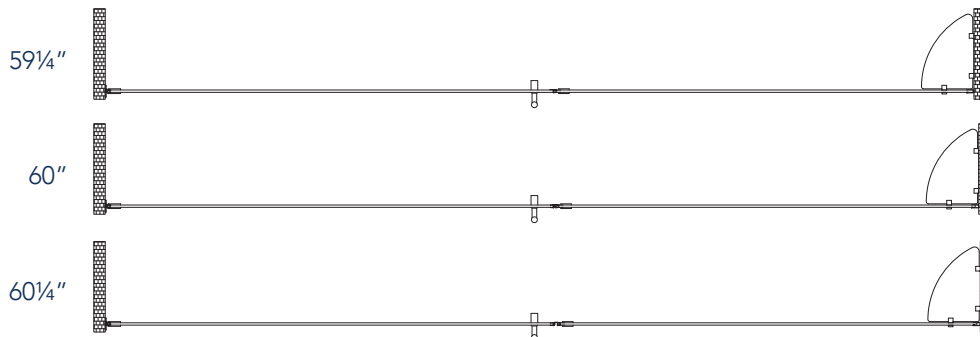

Aston BelmoreGS SDR 960-6022

CH CHROME HARDWARE

SS STAINLESS STEEL HARDWARE

ORB OIL RUBBED BRONZE HARDWARE

MODEL	WALL OPENING(A)	DOOR PANEL WIDTH(B)	FIXED PANEL WIDTH(C)	HEIGHT (D)	HANDLE HEIGHT(E)	ENTRY OPEN(F)
SDR960-6022-10	59 1/4" - 60 1/4"	21 5/8"	37 5/8"	72"	36 1/4"	19 5/8" - 20 5/8"