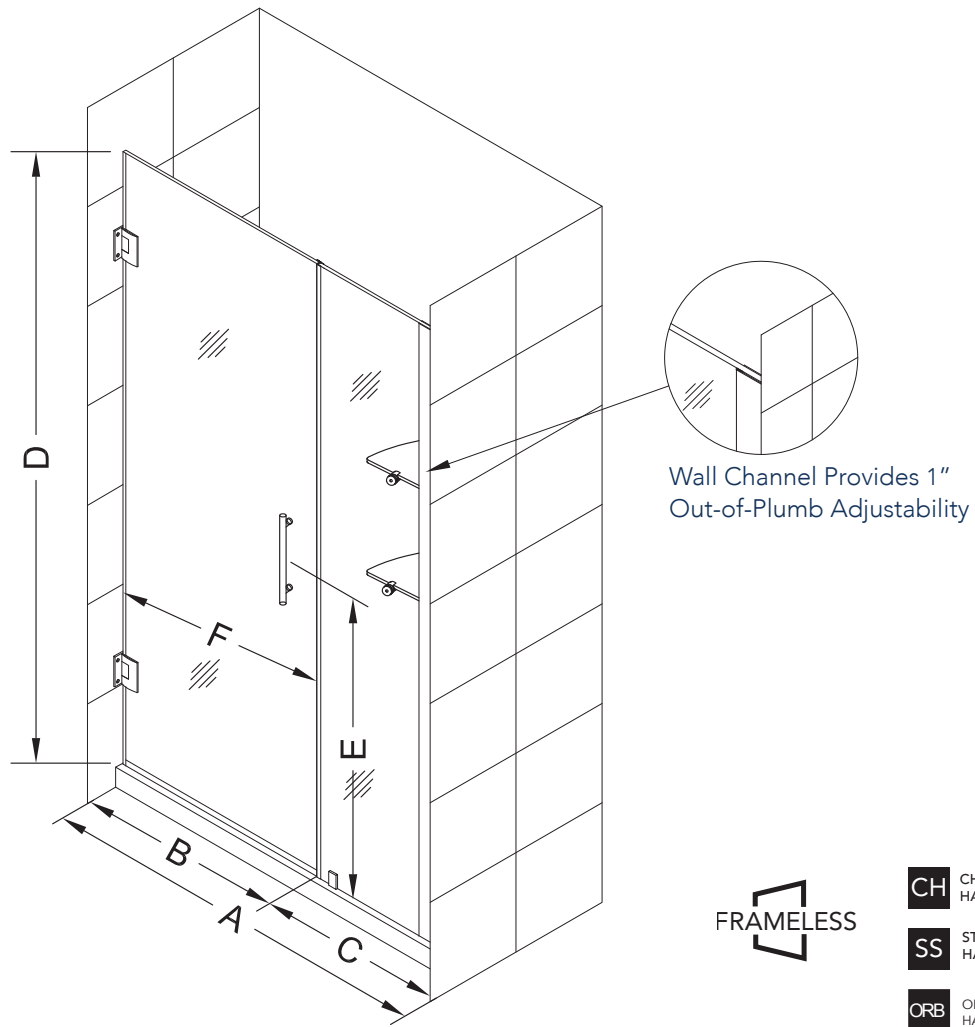

Aston BelmoreGS SDR 960-5929

CH CHROME HARDWARE

SS STAINLESS STEEL HARDWARE

ORB OIL RUBBED BRONZE HARDWARE

MODEL	WALL OPENING(A)	DOOR PANEL WIDTH(B)	FIXED PANEL WIDTH(C)	HEIGHT (D)	HANDLE HEIGHT(E)	ENTRY OPEN(F)
SDR960-5929-10	58 1/4" - 59 1/4"	28 5/8"	29 5/8"	72"	36 1/4"	26 5/8" - 27 5/8"