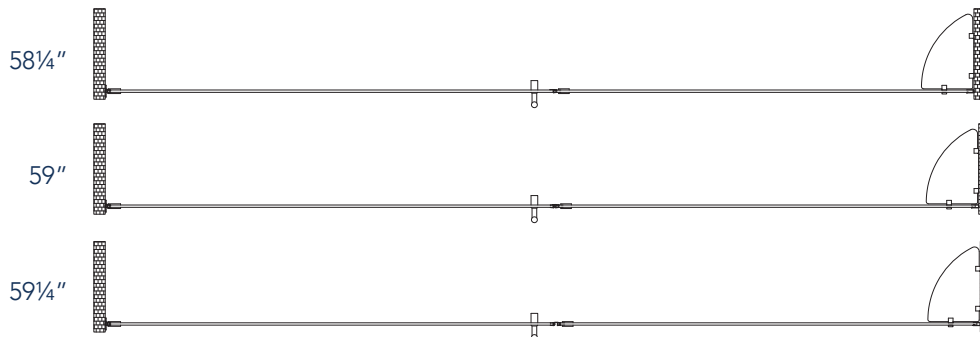

Aston BelmoreGS SDR 960-5929

CH CHROME HARDWARE

SS STAINLESS STEEL HARDWARE

ORB OIL RUBBED BRONZE HARDWARE

MODEL	WALL OPENING(A)	DOOR PANEL WIDTH(B)	FIXED PANEL WIDTH(C)	HEIGHT (D)	HANDLE HEIGHT(E)	ENTRY OPEN(F)
SDR960-5929-10	58 1/4" - 59 1/4"	28 5/8"	29 5/8"	72"	36 1/4"	26 5/8" - 27 5/8"