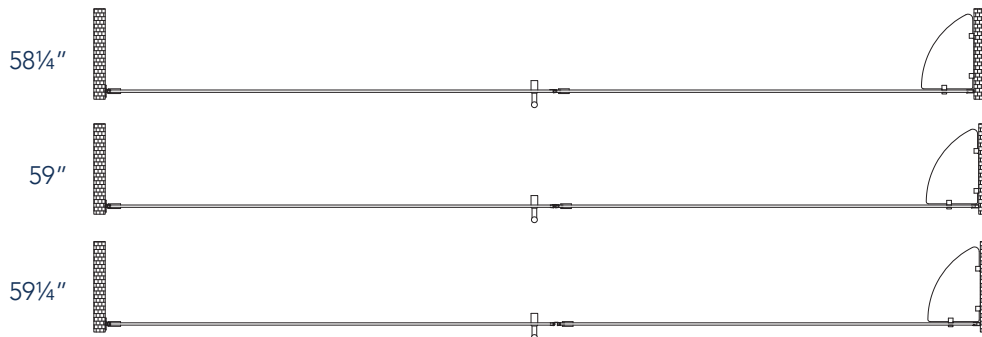

# Aston BelmoreGS SDR 960-5927

**CH** CHROME HARDWARE

**SS** STAINLESS STEEL HARDWARE

**ORB** OIL RUBBED BRONZE HARDWARE

MODEL	WALL OPENING(A)	DOOR PANEL WIDTH(B)	FIXED PANEL WIDTH(C)	HEIGHT (D)	HANDLE HEIGHT(E)	ENTRY OPEN(F)
SDR960-5927-10	58 1/4" - 59 1/4"	26 5/8"	31 5/8"	72"	36 1/4"	24 5/8" - 25 5/8"