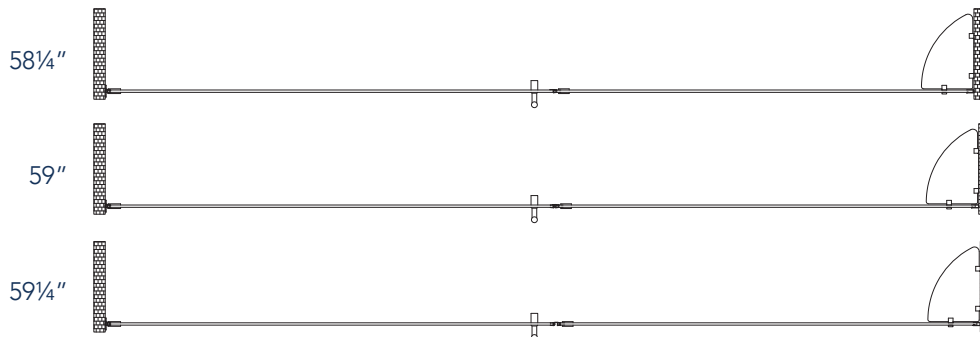

Aston BelmoreGS SDR 960-5925

CH CHROME HARDWARE

SS STAINLESS STEEL HARDWARE

ORB OIL RUBBED BRONZE HARDWARE

MODEL	WALL OPENING(A)	DOOR PANEL WIDTH(B)	FIXED PANEL WIDTH(C)	HEIGHT (D)	HANDLE HEIGHT(E)	ENTRY OPEN(F)
SDR960-5925-10	58 1/4" - 59 1/4"	24 5/8"	33 5/8"	72"	36 1/4"	22 5/8" - 23 5/8"