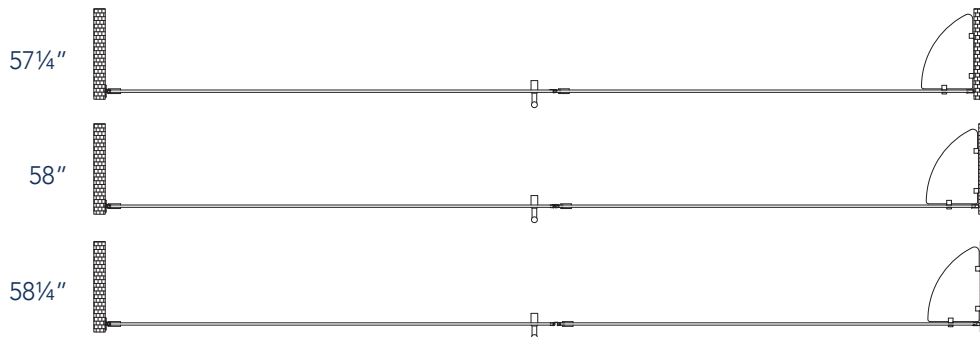

Aston BelmoreGS SDR 960-5826

- CH** CHROME HARDWARE
- SS** STAINLESS STEEL HARDWARE
- ORB** OIL RUBBED BRONZE HARDWARE

MODEL	WALL OPENING(A)	DOOR PANEL WIDTH(B)	FIXED PANEL WIDTH(C)	HEIGHT (D)	HANDLE HEIGHT(E)	ENTRY OPEN(F)
SDR960-5826-10	57 1/4" - 58 1/4"	25 5/8"	31 5/8"	72"	36 1/4"	23 5/8" - 24 5/8"