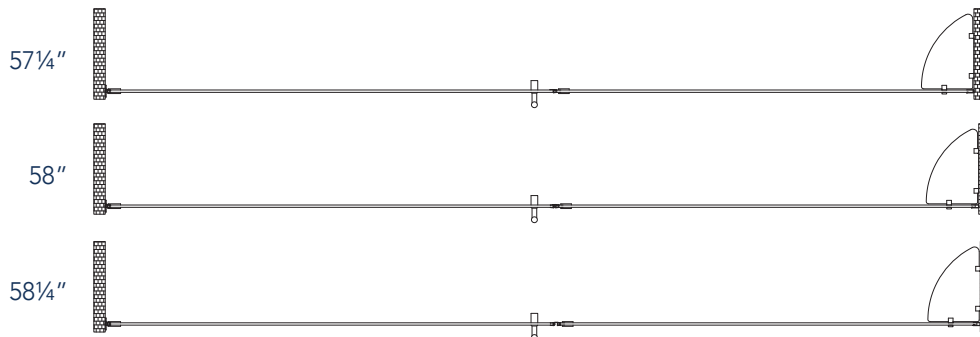

Aston BelmoreGS SDR 960-5824

CH CHROME HARDWARE

SS STAINLESS STEEL HARDWARE

ORB OIL RUBBED BRONZE HARDWARE

MODEL	WALL OPENING(A)	DOOR PANEL WIDTH(B)	FIXED PANEL WIDTH(C)	HEIGHT (D)	HANDLE HEIGHT(E)	ENTRY OPEN(F)
SDR960-5824-10	57 1/4" - 58 1/4"	23 5/8"	33 5/8"	72"	36 1/4"	21 5/8" - 22 5/8"