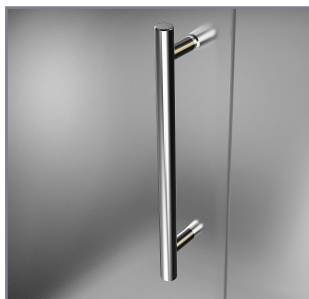

# Aston BelmoreGS SDR 960-5725

**CH** CHROME HARDWARE

**SS** STAINLESS STEEL HARDWARE

**ORB** OIL RUBBED BRONZE HARDWARE

MODEL	WALL OPENING(A)	DOOR PANEL WIDTH(B)	FIXED PANEL WIDTH(C)	HEIGHT (D)	HANDLE HEIGHT(E)	ENTRY OPEN(F)
SDR960-5725-10	56 1/4" - 57 1/4"	24 5/8"	31 5/8"	72"	36 1/4"	22 5/8" - 23 5/8"

ASTON **STARCAST**  
FROM EnduroShield

POLISHED CHROME

STAINLESS STEEL

OIL RUBBED BRONZE

FROSTED GLASS

CLEAR GLASS