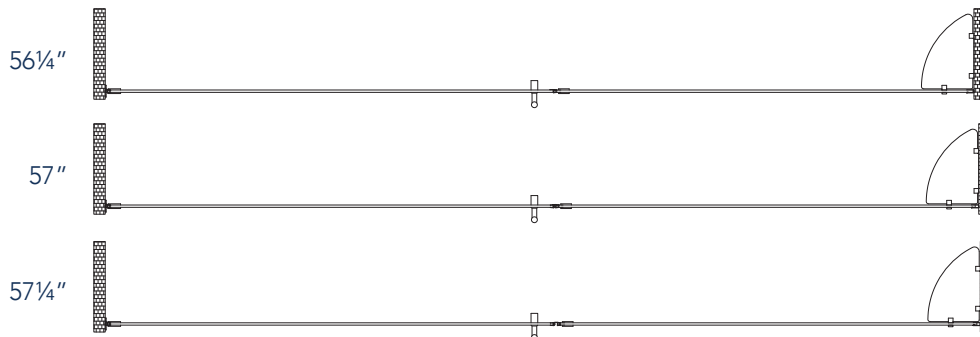

# Aston BelmoreGS SDR 960-5725

**CH** CHROME HARDWARE

**SS** STAINLESS STEEL HARDWARE

**ORB** OIL RUBBED BRONZE HARDWARE

MODEL	WALL OPENING(A)	DOOR PANEL WIDTH(B)	FIXED PANEL WIDTH(C)	HEIGHT (D)	HANDLE HEIGHT(E)	ENTRY OPEN(F)
SDR960-5725-10	56 1/4" - 57 1/4"	24 5/8"	31 5/8"	72"	36 1/4"	22 5/8" - 23 5/8"