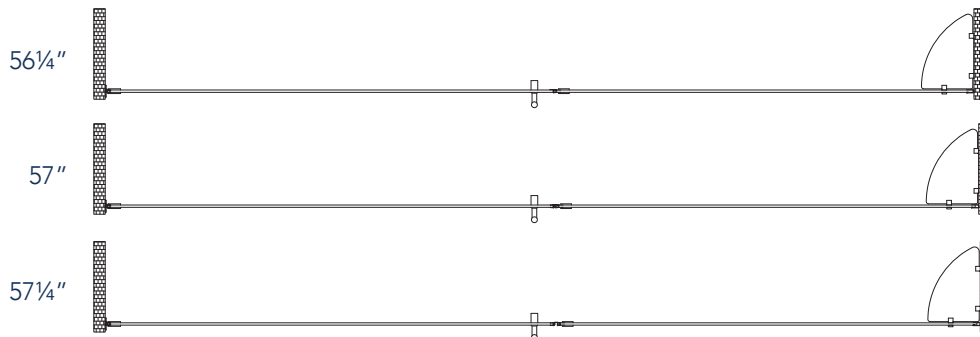

# Aston BelmoreGS SDR 960-5723

**CH** CHROME HARDWARE

**SS** STAINLESS STEEL HARDWARE

**ORB** OIL RUBBED BRONZE HARDWARE

MODEL	WALL OPENING(A)	DOOR PANEL WIDTH(B)	FIXED PANEL WIDTH(C)	HEIGHT (D)	HANDLE HEIGHT(E)	ENTRY OPEN(F)
SDR960-5723-10	56 1/4" - 57 1/4"	22 5/8"	33 5/8"	72"	36 1/4"	20 5/8" - 21 5/8"