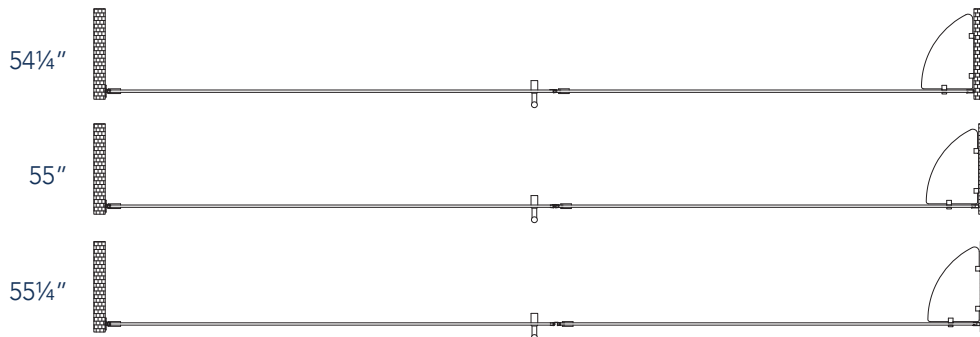

# Aston BelmoreGS SDR 960-5525

**CH** CHROME HARDWARE

**SS** STAINLESS STEEL HARDWARE

**ORB** OIL RUBBED BRONZE HARDWARE

MODEL	WALL OPENING(A)	DOOR PANEL WIDTH(B)	FIXED PANEL WIDTH(C)	HEIGHT (D)	HANDLE HEIGHT(E)	ENTRY OPEN(F)
SDR960-5525-10	54 1/4" - 55 1/4"	24 5/8"	29 5/8"	72"	36 1/4"	22 5/8" - 23 5/8"