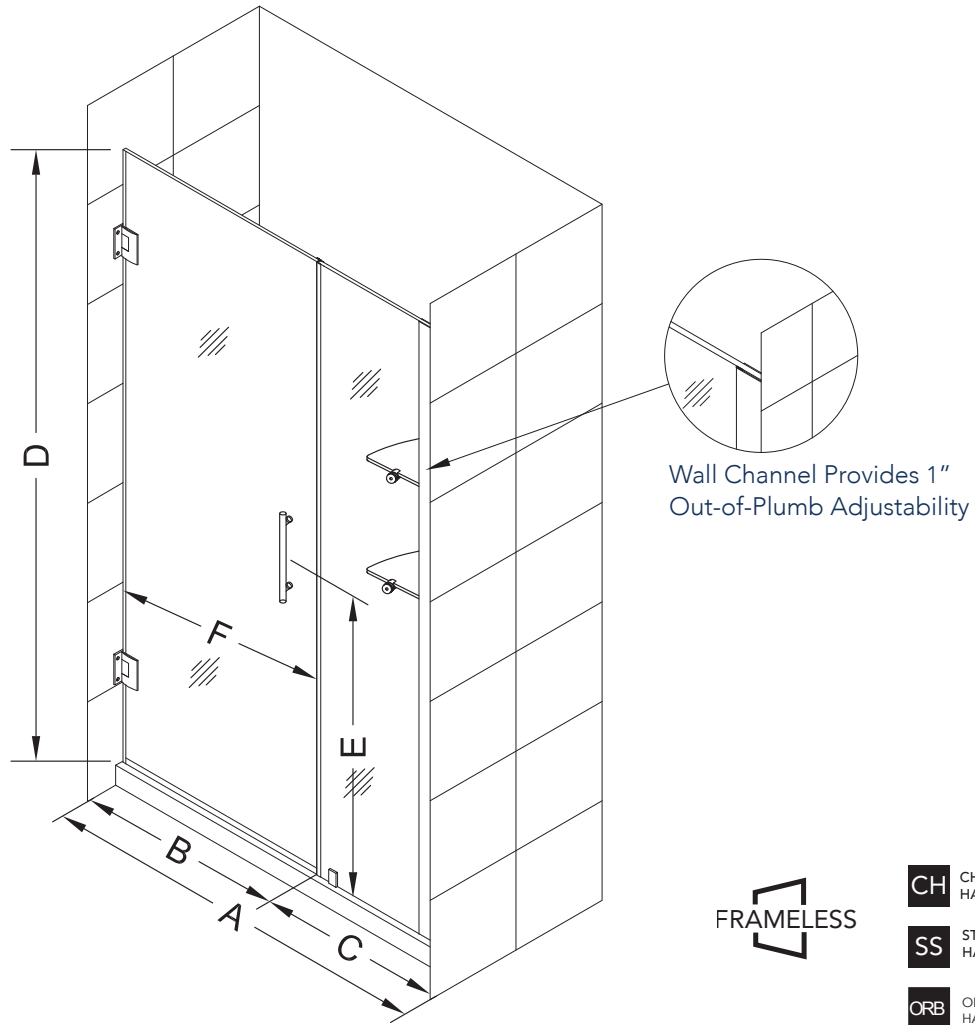

Aston BelmoreGS SDR 960-5523

CH CHROME HARDWARE

SS STAINLESS STEEL HARDWARE

ORB OIL RUBBED BRONZE HARDWARE

MODEL	WALL OPENING(A)	DOOR PANEL WIDTH(B)	FIXED PANEL WIDTH(C)	HEIGHT (D)	HANDLE HEIGHT(E)	ENTRY OPEN(F)
SDR960-5523-10	54 1/4" - 55 1/4"	22 5/8"	31 5/8"	72"	36 1/4"	20 5/8" - 21 5/8"