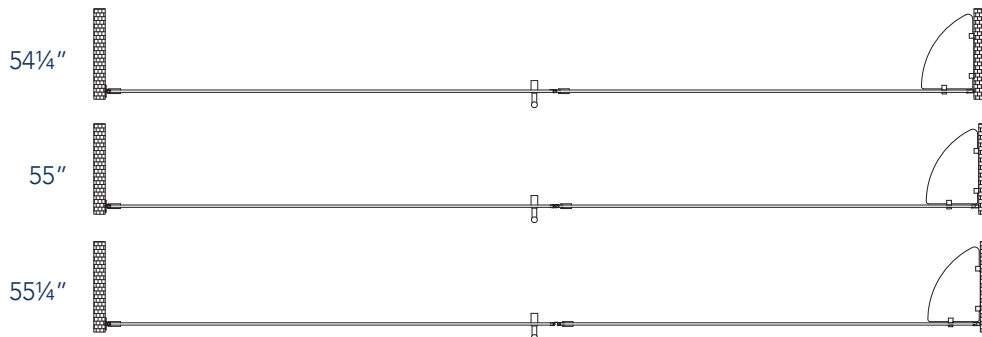

Aston BelmoreGS SDR 960-5523

CH CHROME HARDWARE

SS STAINLESS STEEL HARDWARE

ORB OIL RUBBED BRONZE HARDWARE

MODEL	WALL OPENING(A)	DOOR PANEL WIDTH(B)	FIXED PANEL WIDTH(C)	HEIGHT (D)	HANDLE HEIGHT(E)	ENTRY OPEN(F)
SDR960-5523-10	54 1/4" - 55 1/4"	22 5/8"	31 5/8"	72"	36 1/4"	20 5/8" - 21 5/8"