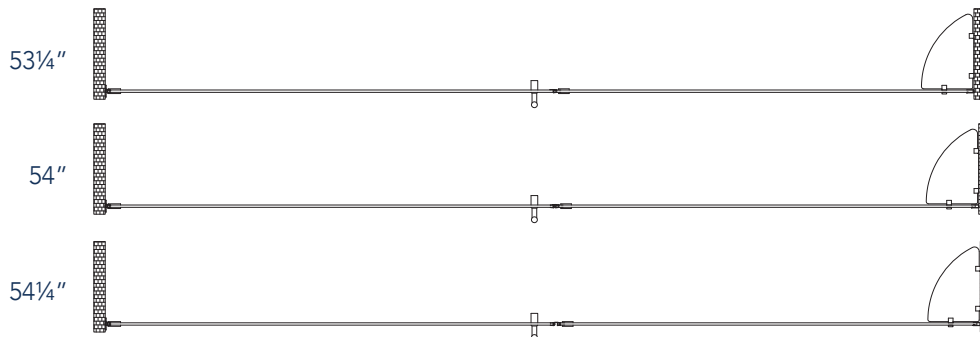

# Aston BelmoreGS SDR 960-5432

**CH** CHROME HARDWARE

**SS** STAINLESS STEEL HARDWARE

**ORB** OIL RUBBED BRONZE HARDWARE

MODEL	WALL OPENING(A)	DOOR PANEL WIDTH(B)	FIXED PANEL WIDTH(C)	HEIGHT (D)	HANDLE HEIGHT(E)	ENTRY OPEN(F)
SDR960-5432-10	53 1/4" - 54 1/4"	31 5/8"	21 5/8"	72"	36 1/4"	29 5/8" - 30 5/8"