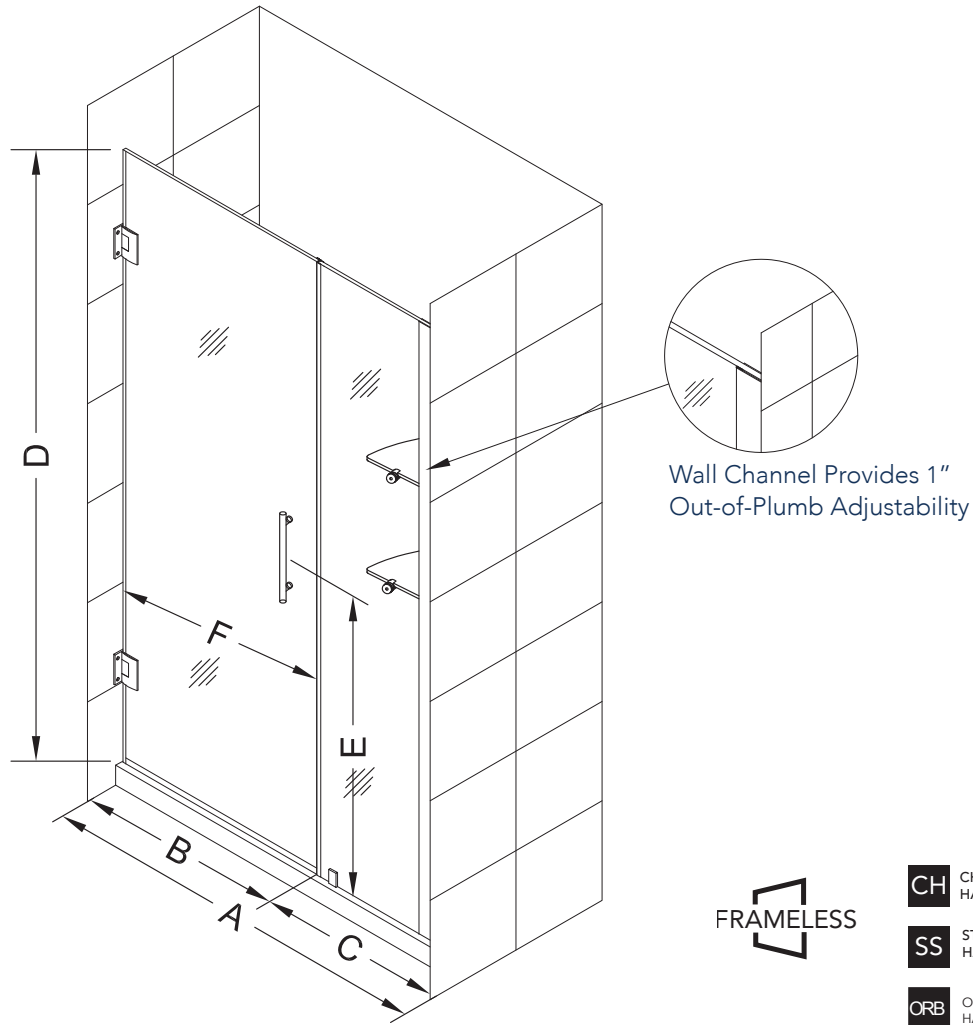

# Aston BelmoreGS SDR 960-5432

**CH** CHROME HARDWARE

**SS** STAINLESS STEEL HARDWARE

**ORB** OIL RUBBED BRONZE HARDWARE

MODEL	WALL OPENING(A)	DOOR PANEL WIDTH(B)	FIXED PANEL WIDTH(C)	HEIGHT (D)	HANDLE HEIGHT(E)	ENTRY OPEN(F)
SDR960-5432-10	53 1/4" - 54 1/4"	31 5/8"	21 5/8"	72"	36 1/4"	29 5/8" - 30 5/8"