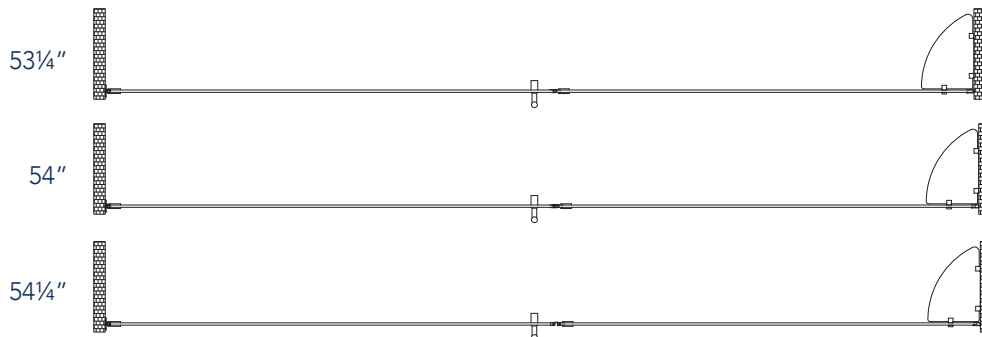

Aston BelmoreGS SDR 960-5422

- CH** CHROME HARDWARE
- SS** STAINLESS STEEL HARDWARE
- ORB** OIL RUBBED BRONZE HARDWARE

MODEL	WALL OPENING(A)	DOOR PANEL WIDTH(B)	FIXED PANEL WIDTH(C)	HEIGHT (D)	HANDLE HEIGHT(E)	ENTRY OPEN(F)
SDR960-5422-10	53 1/4" - 54 1/4"	21 5/8"	31 5/8"	72"	36 1/4"	19 5/8" - 20 5/8"