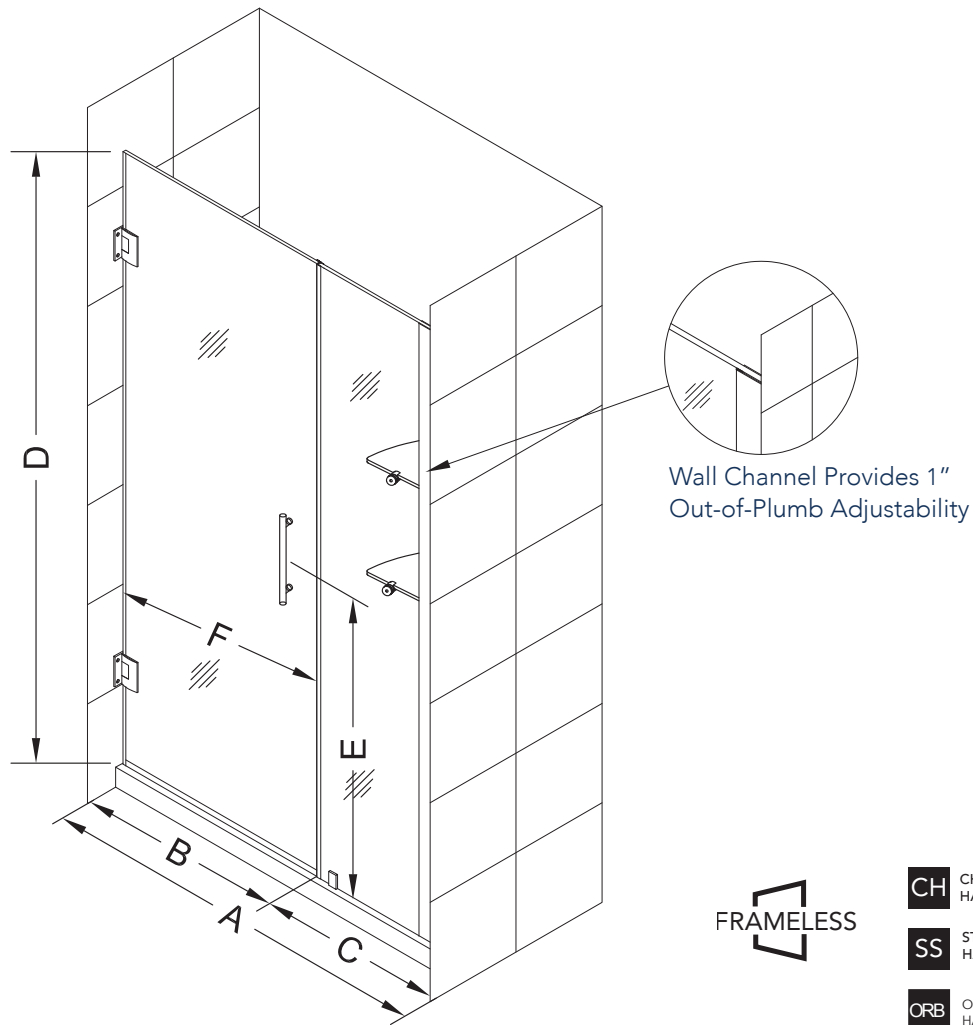

Aston BelmoreGS SDR 960-5422

- CH** CHROME HARDWARE
- SS** STAINLESS STEEL HARDWARE
- ORB** OIL RUBBED BRONZE HARDWARE

MODEL	WALL OPENING(A)	DOOR PANEL WIDTH(B)	FIXED PANEL WIDTH(C)	HEIGHT (D)	HANDLE HEIGHT(E)	ENTRY OPEN(F)
SDR960-5422-10	53 1/4" - 54 1/4"	21 5/8"	31 5/8"	72"	36 1/4"	19 5/8" - 20 5/8"