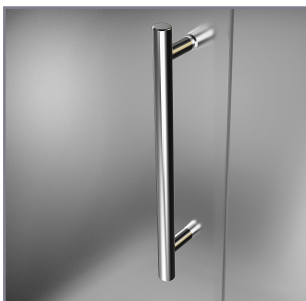

Aston BelmoreGS SDR 960-5331

CH CHROME HARDWARE

SS STAINLESS STEEL HARDWARE

ORB OIL RUBBED BRONZE HARDWARE

MODEL	WALL OPENING(A)	DOOR PANEL WIDTH(B)	FIXED PANEL WIDTH(C)	HEIGHT (D)	HANDLE HEIGHT(E)	ENTRY OPEN(F)
SDR960-5331-10	52 1/4" - 53 1/4"	30 5/8"	21 5/8"	72"	36 1/4"	28 5/8" - 29 5/8"

ASTON
STARCAST
FROM EnduroShield

POLISHED CHROME

STAINLESS STEEL

OIL RUBBED BRONZE

FROSTED GLASS

CLEAR GLASS