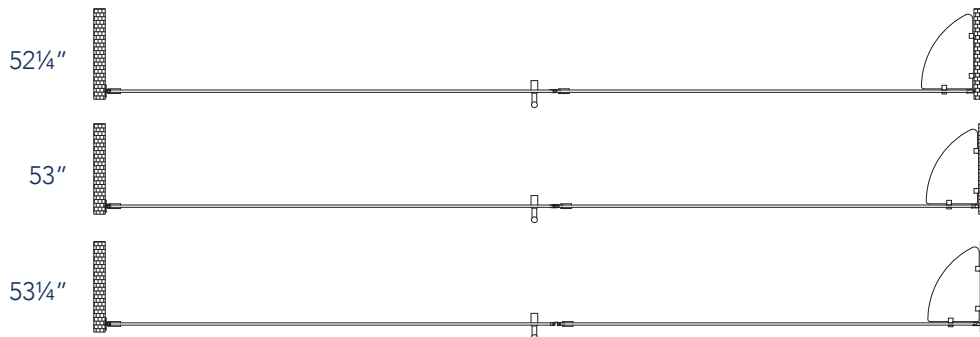

Aston BelmoreGS SDR 960-5331

CH CHROME HARDWARE

SS STAINLESS STEEL HARDWARE

ORB OIL RUBBED BRONZE HARDWARE

MODEL	WALL OPENING(A)	DOOR PANEL WIDTH(B)	FIXED PANEL WIDTH(C)	HEIGHT (D)	HANDLE HEIGHT(E)	ENTRY OPEN(F)
SDR960-5331-10	52 1/4" - 53 1/4"	30 5/8"	21 5/8"	72"	36 1/4"	28 5/8" - 29 5/8"