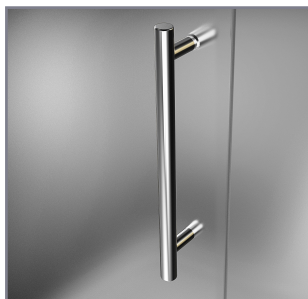

Aston BelmoreGS SDR 960-5323

CH CHROME HARDWARE

SS STAINLESS STEEL HARDWARE

ORB OIL RUBBED BRONZE HARDWARE

MODEL	WALL OPENING(A)	DOOR PANEL WIDTH(B)	FIXED PANEL WIDTH(C)	HEIGHT (D)	HANDLE HEIGHT(E)	ENTRY OPEN(F)
SDR960-5323-10	52 1/4" - 53 1/4"	22 5/8"	29 5/8"	72"	36 1/4"	20 5/8" - 21 5/8"

ASTON **STARCAST**
FROM EnduroShield

POLISHED CHROME

STAINLESS STEEL

OIL RUBBED BRONZE

FROSTED GLASS

CLEAR GLASS