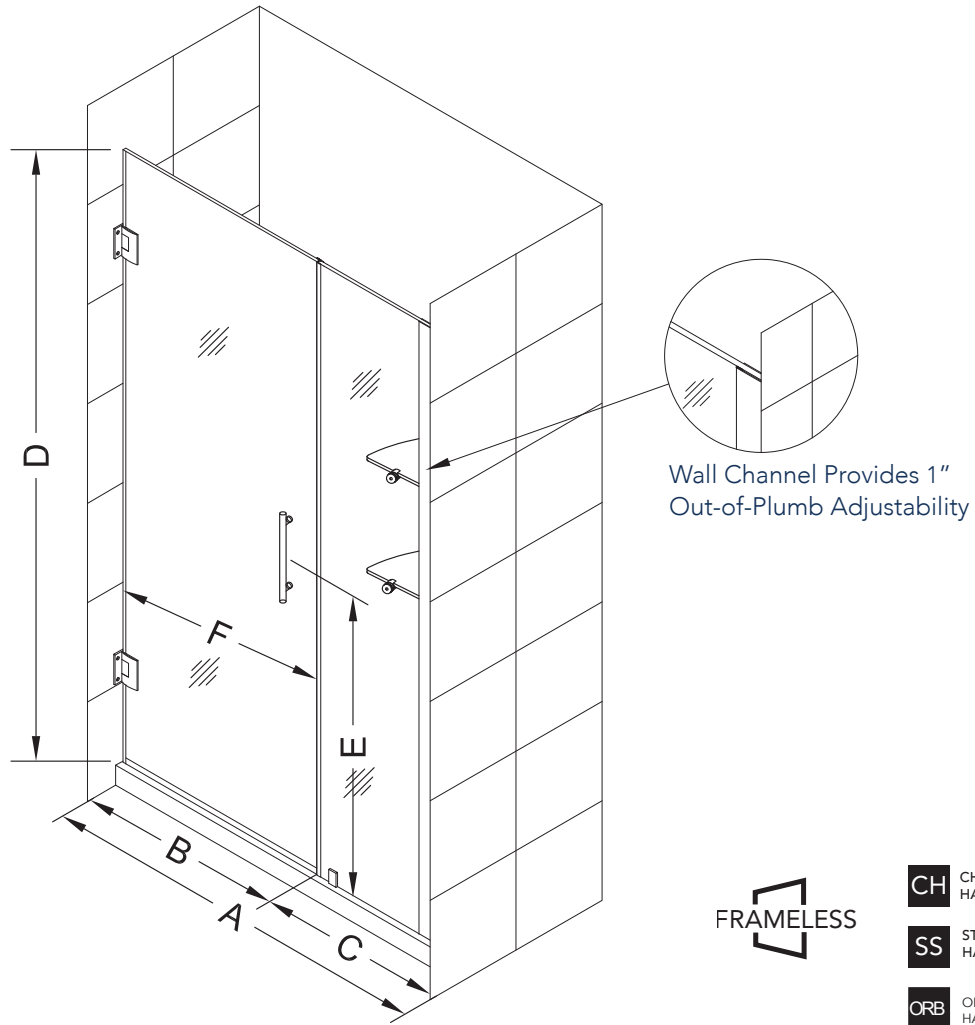

Aston BelmoreGS SDR 960-5323

CH CHROME HARDWARE

SS STAINLESS STEEL HARDWARE

ORB OIL RUBBED BRONZE HARDWARE

MODEL	WALL OPENING(A)	DOOR PANEL WIDTH(B)	FIXED PANEL WIDTH(C)	HEIGHT (D)	HANDLE HEIGHT(E)	ENTRY OPEN(F)
SDR960-5323-10	52 1/4" - 53 1/4"	22 5/8"	29 5/8"	72"	36 1/4"	20 5/8" - 21 5/8"