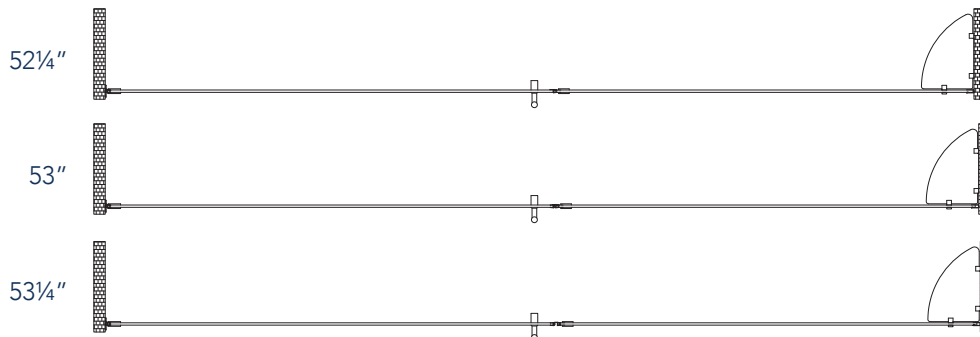

Aston BelmoreGS SDR 960-5323

CH CHROME HARDWARE

SS STAINLESS STEEL HARDWARE

ORB OIL RUBBED BRONZE HARDWARE

MODEL	WALL OPENING(A)	DOOR PANEL WIDTH(B)	FIXED PANEL WIDTH(C)	HEIGHT (D)	HANDLE HEIGHT(E)	ENTRY OPEN(F)
SDR960-5323-10	52 1/4" - 53 1/4"	22 5/8"	29 5/8"	72"	36 1/4"	20 5/8" - 21 5/8"