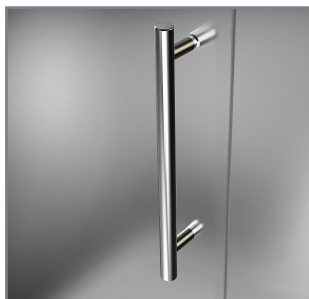

Aston BelmoreGS SDR 960-5129

CH CHROME HARDWARE

SS STAINLESS STEEL HARDWARE

ORB OIL RUBBED BRONZE HARDWARE

MODEL	WALL OPENING(A)	DOOR PANEL WIDTH(B)	FIXED PANEL WIDTH(C)	HEIGHT (D)	HANDLE HEIGHT(E)	ENTRY OPEN(F)
SDR960-5129-10	50 1/4"-51 1/4"	28 5/8"	21 5/8"	72"	36 1/4"	26 5/8"-27 5/8"

ASTON **STARCAST**
FROM EnduroShield

POLISHED CHROME

STAINLESS STEEL

OIL RUBBED BRONZE

FROSTED GLASS

CLEAR GLASS