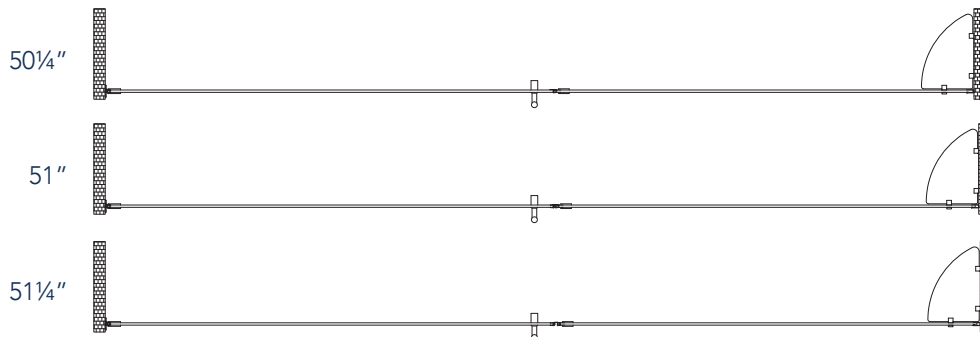

Aston BelmoreGS SDR 960-5129

CH CHROME HARDWARE

SS STAINLESS STEEL HARDWARE

ORB OIL RUBBED BRONZE HARDWARE

MODEL	WALL OPENING(A)	DOOR PANEL WIDTH(B)	FIXED PANEL WIDTH(C)	HEIGHT (D)	HANDLE HEIGHT(E)	ENTRY OPEN(F)
SDR960-5129-10	50 1/4"-51 1/4"	28 5/8"	21 5/8"	72"	36 1/4"	26 5/8"-27 5/8"