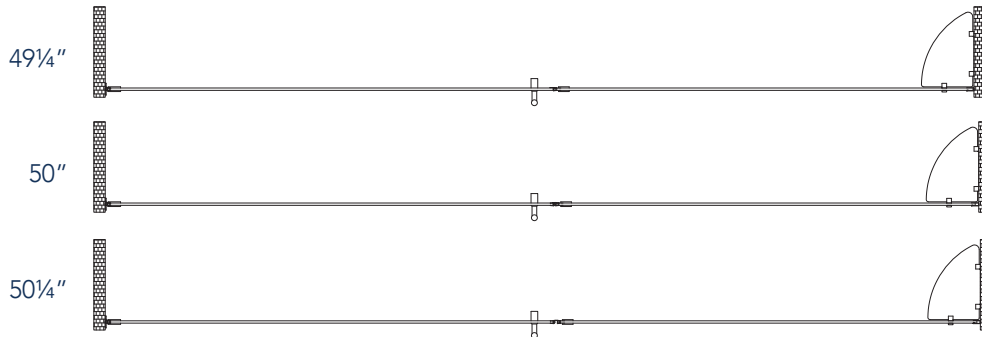

Aston BelmoreGS SDR 960-5036

CH CHROME HARDWARE

SS STAINLESS STEEL HARDWARE

ORB OIL RUBBED BRONZE HARDWARE

MODEL	WALL OPENING(A)	DOOR PANEL WIDTH(B)	FIXED PANEL WIDTH(C)	HEIGHT (D)	HANDLE HEIGHT(E)	ENTRY OPEN(F)
SDR960-5036-10	49 1/4" - 50 1/4"	35 5/8"	13 5/8"	72"	36 1/4"	33 5/8" - 34 5/8"