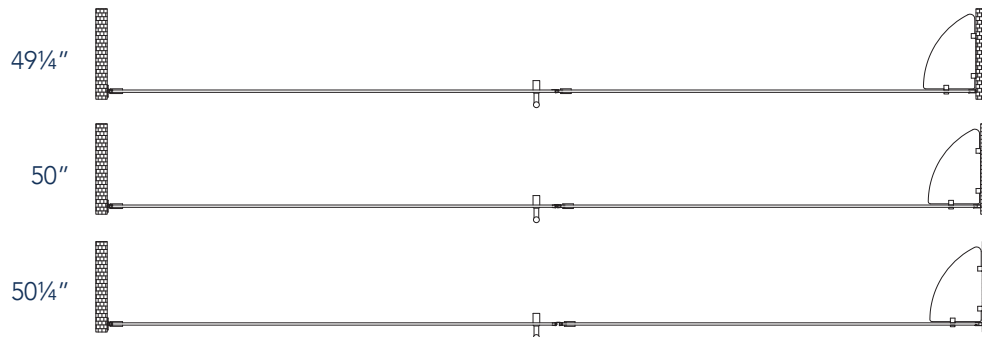

Aston BelmoreGS SDR 960-5028

CH CHROME HARDWARE

SS STAINLESS STEEL HARDWARE

ORB OIL RUBBED BRONZE HARDWARE

MODEL	WALL OPENING(A)	DOOR PANEL WIDTH(B)	FIXED PANEL WIDTH(C)	HEIGHT (D)	HANDLE HEIGHT(E)	ENTRY OPEN(F)
SDR960-5028-10	49 1/4" - 50 1/4"	27 5/8"	21 5/8"	72"	36 1/4"	25 5/8" - 26 5/8"