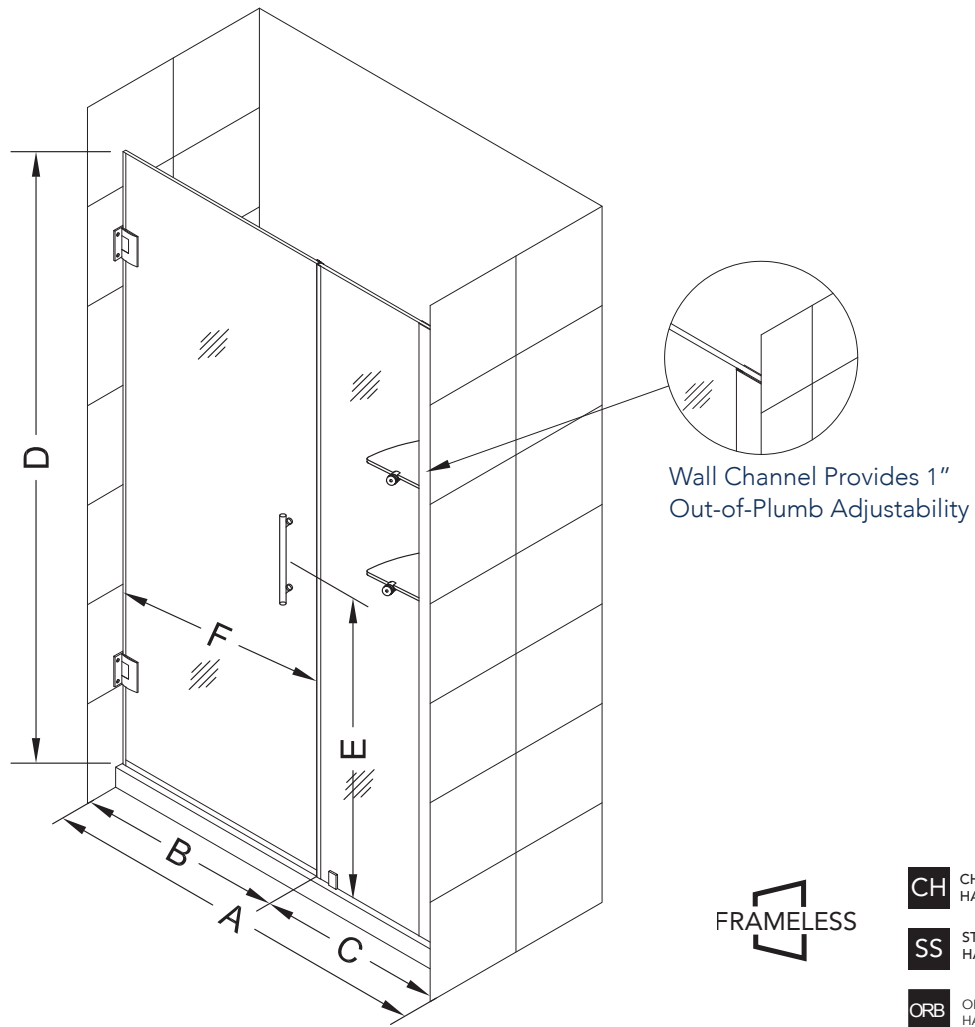

Aston BelmoreGS SDR 960-5028

CH CHROME HARDWARE

SS STAINLESS STEEL HARDWARE

ORB OIL RUBBED BRONZE HARDWARE

MODEL	WALL OPENING(A)	DOOR PANEL WIDTH(B)	FIXED PANEL WIDTH(C)	HEIGHT (D)	HANDLE HEIGHT(E)	ENTRY OPEN(F)
SDR960-5028-10	49 1/4" - 50 1/4"	27 5/8"	21 5/8"	72"	36 1/4"	25 5/8" - 26 5/8"