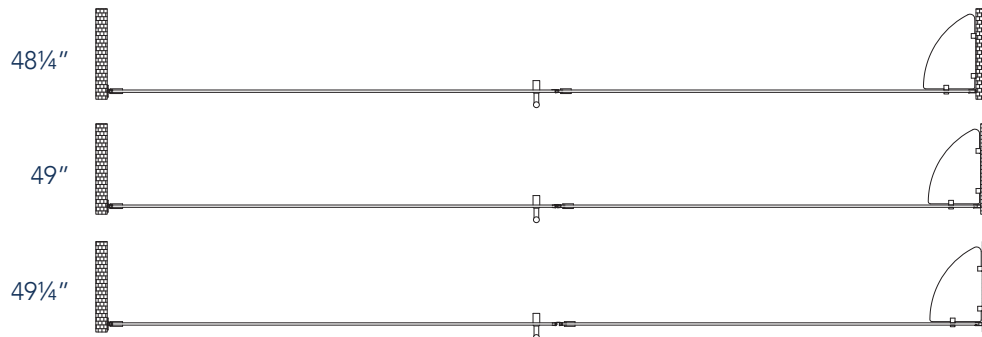

Aston BelmoreGS SDR 960-4935

CH CHROME HARDWARE

SS STAINLESS STEEL HARDWARE

ORB OIL RUBBED BRONZE HARDWARE

MODEL	WALL OPENING(A)	DOOR PANEL WIDTH(B)	FIXED PANEL WIDTH(C)	HEIGHT (D)	HANDLE HEIGHT(E)	ENTRY OPEN(F)
SDR960-4935-10	48 1/4" - 49 1/4"	34 5/8"	13 5/8"	72"	36 1/4"	32 5/8" - 33 5/8"