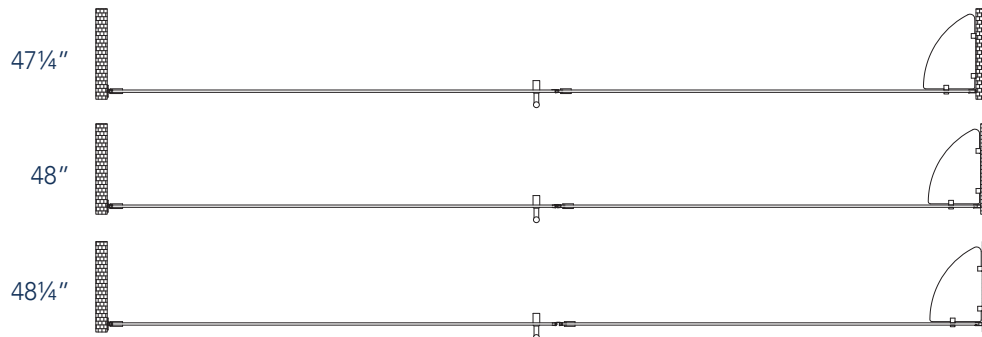

# Aston BelmoreGS SDR 960-4834

**CH** CHROME HARDWARE

**SS** STAINLESS STEEL HARDWARE

**ORB** OIL RUBBED BRONZE HARDWARE

MODEL	WALL OPENING(A)	DOOR PANEL WIDTH(B)	FIXED PANEL WIDTH(C)	HEIGHT (D)	HANDLE HEIGHT(E)	ENTRY OPEN(F)
SDR960-4834-10	47 1/4" - 48 1/4"	33 5/8"	13 5/8"	72"	36 1/4"	31 5/8" - 32 5/8"