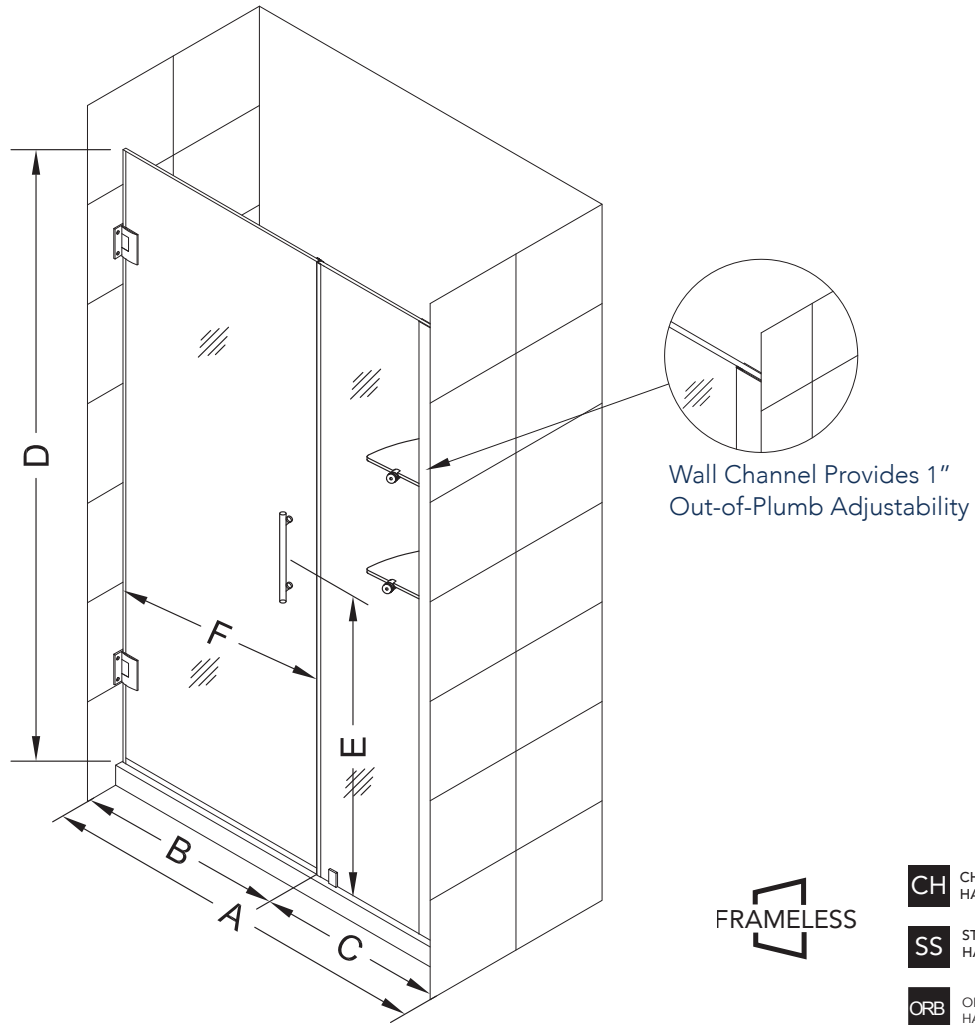

# Aston BelmoreGS SDR 960-4834

**CH** CHROME HARDWARE

**SS** STAINLESS STEEL HARDWARE

**ORB** OIL RUBBED BRONZE HARDWARE

MODEL	WALL OPENING(A)	DOOR PANEL WIDTH(B)	FIXED PANEL WIDTH(C)	HEIGHT (D)	HANDLE HEIGHT(E)	ENTRY OPEN(F)
SDR960-4834-10	47 1/4" - 48 1/4"	33 5/8"	13 5/8"	72"	36 1/4"	31 5/8" - 32 5/8"