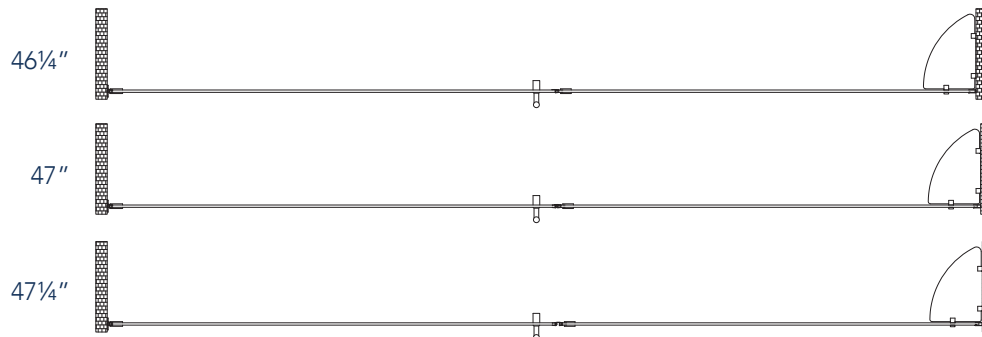

Aston BelmoreGS SDR 960-4733

CH CHROME HARDWARE

SS STAINLESS STEEL HARDWARE

ORB OIL RUBBED BRONZE HARDWARE

MODEL	WALL OPENING(A)	DOOR PANEL WIDTH(B)	FIXED PANEL WIDTH(C)	HEIGHT (D)	HANDLE HEIGHT(E)	ENTRY OPEN(F)
SDR960-4733-10	46 1/4" - 47 1/4"	32 5/8"	13 5/8"	72"	36 1/4"	30 5/8" - 31 5/8"