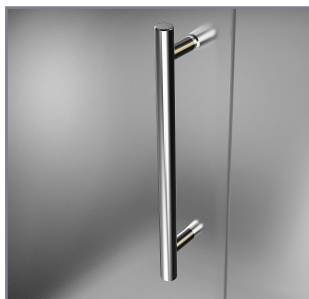

Aston BelmoreGS SDR 960-4733

CH CHROME HARDWARE

SS STAINLESS STEEL HARDWARE

ORB OIL RUBBED BRONZE HARDWARE

MODEL	WALL OPENING(A)	DOOR PANEL WIDTH(B)	FIXED PANEL WIDTH(C)	HEIGHT (D)	HANDLE HEIGHT(E)	ENTRY OPEN(F)
SDR960-4733-10	46 1/4" - 47 1/4"	32 5/8"	13 5/8"	72"	36 1/4"	30 5/8" - 31 5/8"

ASTON **STARCAST**
FROM EnduroShield

POLISHED CHROME

STAINLESS STEEL

OIL RUBBED BRONZE

FROSTED GLASS

CLEAR GLASS