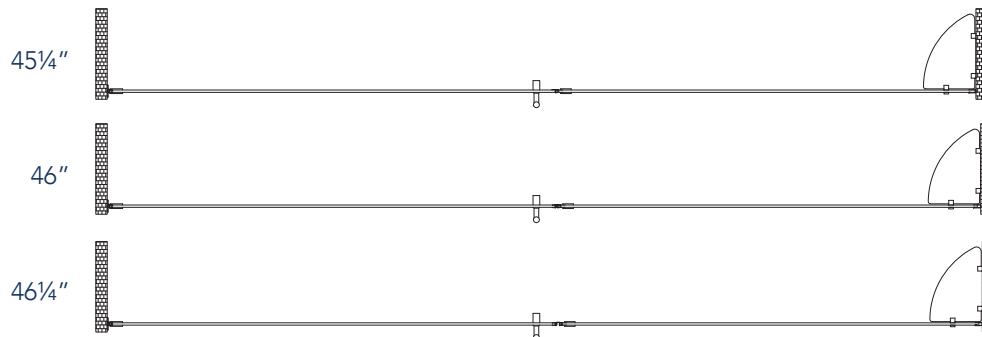

Aston BelmoreGS SDR 960-4632

CH CHROME HARDWARE

SS STAINLESS STEEL HARDWARE

ORB OIL RUBBED BRONZE HARDWARE

MODEL	WALL OPENING(A)	DOOR PANEL WIDTH(B)	FIXED PANEL WIDTH(C)	HEIGHT (D)	HANDLE HEIGHT(E)	ENTRY OPEN(F)
SDR960-4632-10	45 1/4" - 46 1/4"	31 5/8"	13 5/8"	72"	36 1/4"	29 5/8" - 30 5/8"