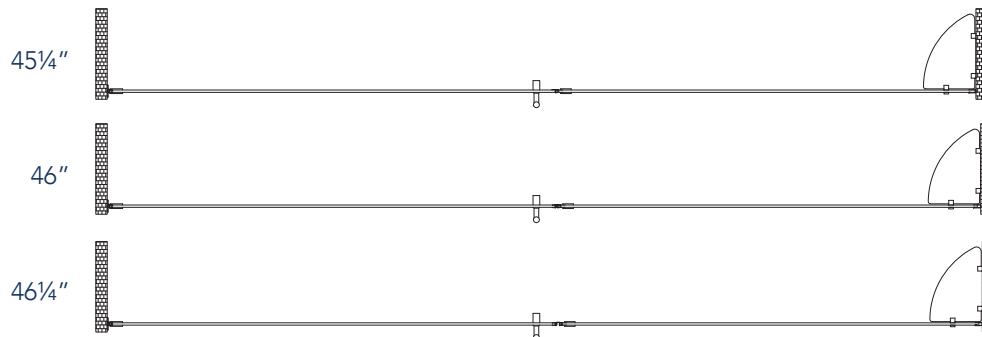

# Aston BelmoreGS SDR 960-4624

**CH** CHROME HARDWARE

**SS** STAINLESS STEEL HARDWARE

**ORB** OIL RUBBED BRONZE HARDWARE

MODEL	WALL OPENING(A)	DOOR PANEL WIDTH(B)	FIXED PANEL WIDTH(C)	HEIGHT (D)	HANDLE HEIGHT(E)	ENTRY OPEN(F)
SDR960-4624-10	45 1/4" - 46 1/4"	23 5/8"	21 5/8"	72"	36 1/4"	21 5/8" - 22 5/8"